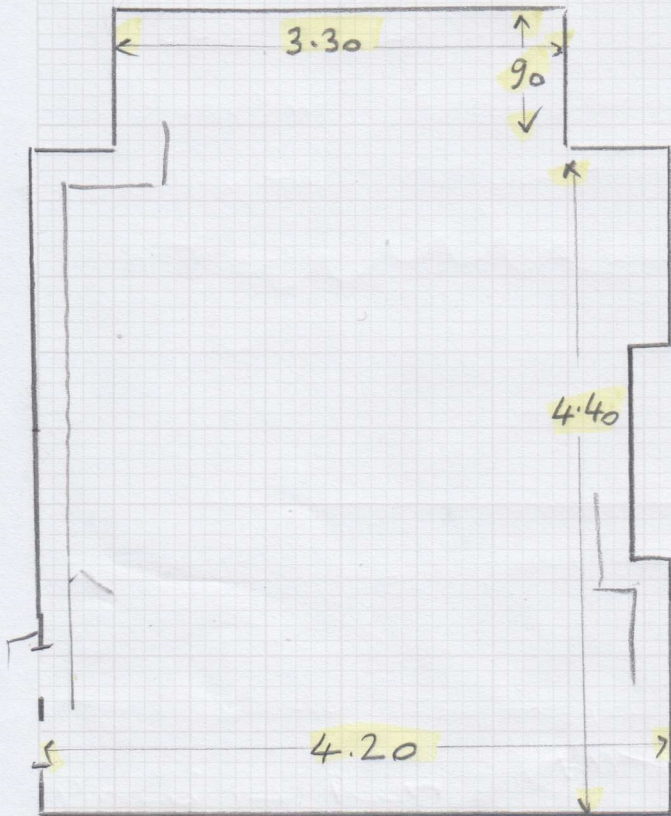

Job No: S34845

Name:

Address:

Tel:

Sheet: of:

3x days labour

LOUNGE

NO UPLIFT

WOOD FLOOR

6mm Ply required

Feather finish required

ROOM WILL BE EMPTY

HERRINGBONE WITH ONE STRIP
BORDER

TILE SIZE 408 x 102

3.30

1.9

22.3

15 packs = 24.90 tiles

2x HR

Ply 1.72 x 32 sheet

1.66 gum

Pop Pack