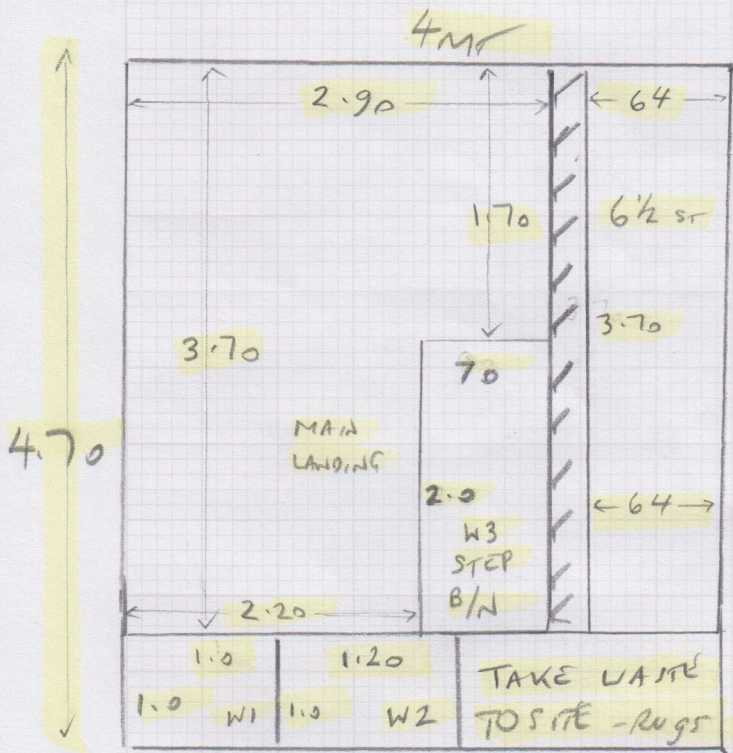

CUTS + PLAN

Job No: 534846

Name: HARRISON

Address: LOF2

Tel:

REVOLUTION SUPREME x 3 CUTS

3.70 x 4m = FRONT BED

2.75 x 4m = MIDDLE BED (CUT DOWN TO 2.75 x 2.75)

4.40 x 4m = REAR BEDROOM (CUT DOWN TO 4.40 x 3.60)

CUT 4.70 x 4m
BROOKLYN

Job No: S34846
 Name: HARRISON
 Address: 20F2
 Tel:
 Sheet:

W1 1x1

W2 1.20 x 1

W3 90 x 1

STEP 90

S/W 90 x 70

COIR MAT 1.0 x 1.0

FIXED PERIMETER RUNNER

10cm