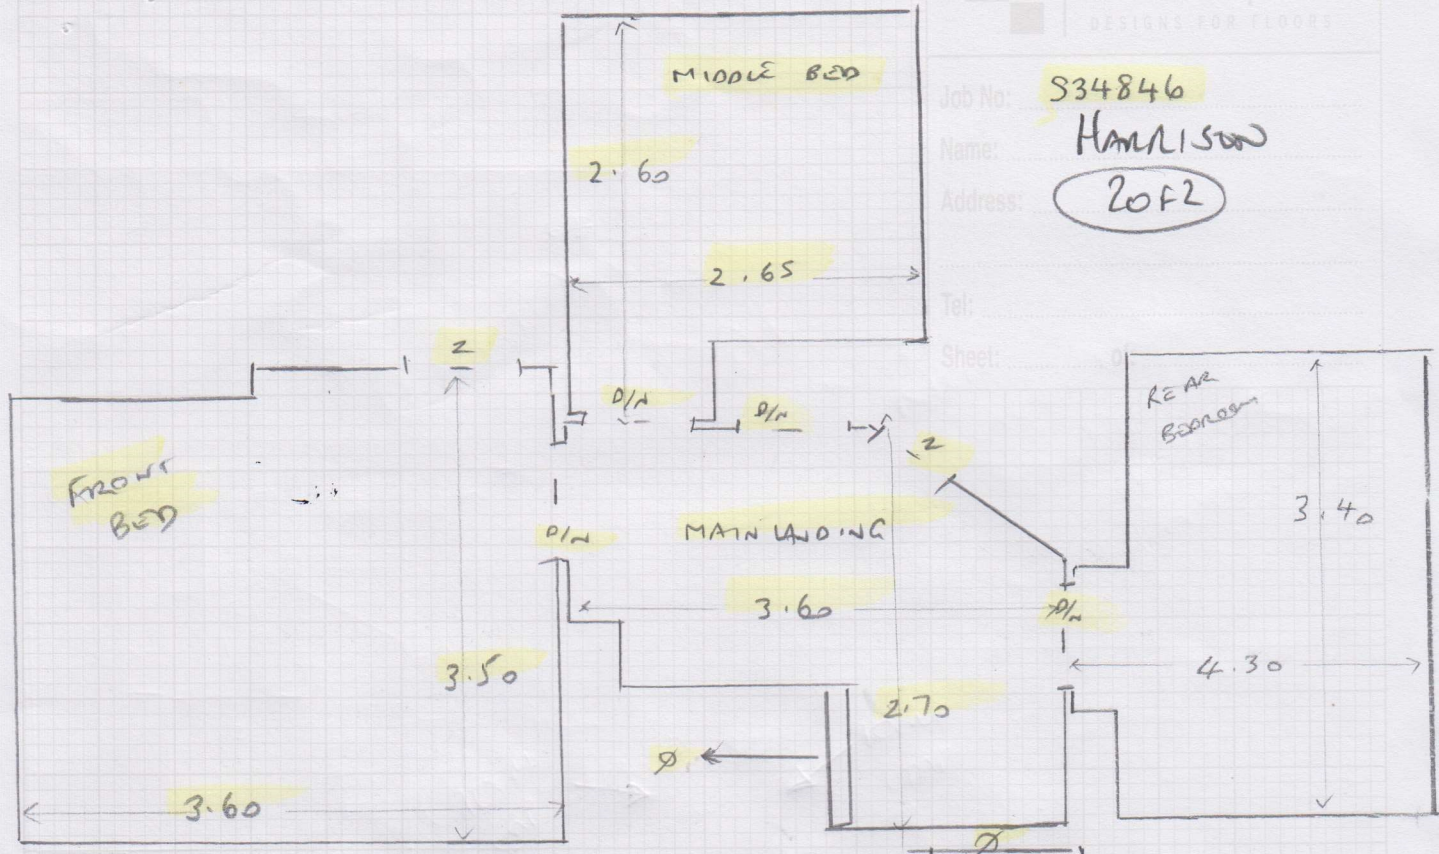

CUTS + PLAN

Job No: 534846

Name: HARRISON

Address: LOF2

Tel:

REVOLUTION SUPREME x 3 CUTS

3.70 x 4m = FRONT BED

2.75 x 4m = MIDDLE BED (CUT DOWN TO 2.75 x 2.75)

4.40 x 4m = REAR BEDROOM (CUT DOWN TO 4.40 x 3.60)

CUT 4.70 x 4m
BROOKLYN

Job No: S34846
 Name: HARRISON
 Address: 20F2
 Tel:
 Sheet:

W1 1x1

W2 1.20 x 1

W3 90 x 1

STEP 90

S/W 90 x 70

COIR MAT 1.0 x 1.0

FIXED PERIMETER RUNNER

10cm