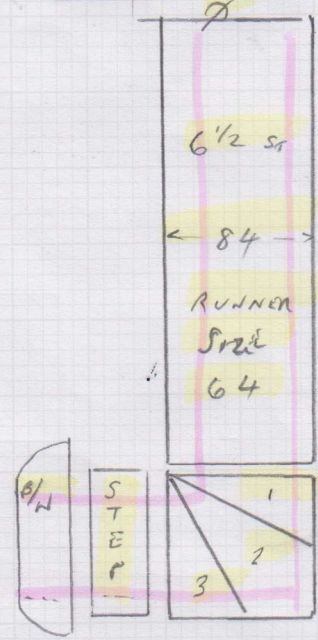

CUTS + PLAN

Job No: 534846

Name: HARRISON

Address: LOF2

Tel:

REVOLUTION SUPREME x 3 CUTS

3.70 x 4m = FRONT BED

2.75 x 4m = MIDDLE BED (CUT DOWN TO 2.75 x 2.75)

4.40 x 4m = REAR BEDROOM (CUT DOWN TO 4.40 x 3.60)

CUT 4.70 x 4m
BROOKLYN

Job No: S34846
 Name: HARRISON
 Address: 20F2
 Tel:
 Sheet:

W1 1x1

W2 1.20 x 1

W3 90 x 1

STEP 90

S/W 90 x 70

COIR MAT 1.0 x 1.0

FIXED PERIMETER RUNNER

10cm