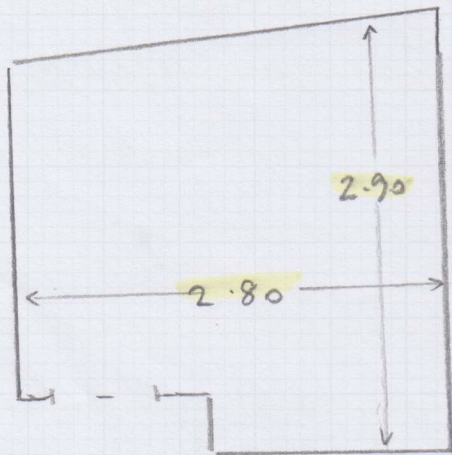

Job No: 534381

Name: Hicks

Address:

Tel:

Sheet: of

Bedroom

300x400

WT DOWN TO

300x300

PLEASE PULL BACK CRT UNDER
SMALL LANDING + SORT OUT LUMP