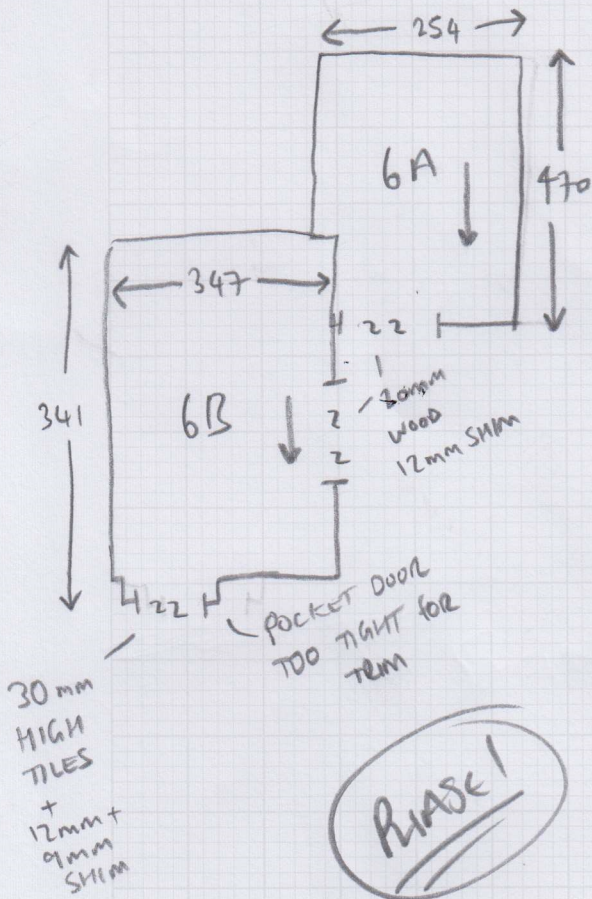

BEDROOMS

(B)

FLAT 8

970 x 500 - PLAN A

510 x 400 - PLAN B

LATER DATE

FLAT 6

480 x 400 - 6A room

355 x 400 - 6B room

PHASE 1

FLAT 5

480 x 400 - 5A room

370 x 400 - 5B room

PHASE 1

mrcarpets
834862
Job No: BUILD GURU
Name:
Address: 10F3
Tel:
Sheet: 3 of 6

REVOLUTION Serene

- 176 GRANITE

BEDROOMS

(A)

mrcarpet
DESIGNER CARPETS

Job No: 536862

Name: Buro Guro

Address:

Tel: 2083

Sheet:

PTO

Bedrooms

FLAT 6

Phase 1

Phase 1

Imrcarpets
 S34862
 Job No: BUILD GURU
 Name: S34862
 Address: 30F3
 Tel:
 Sheet: 1/6 of:

FLAT 5