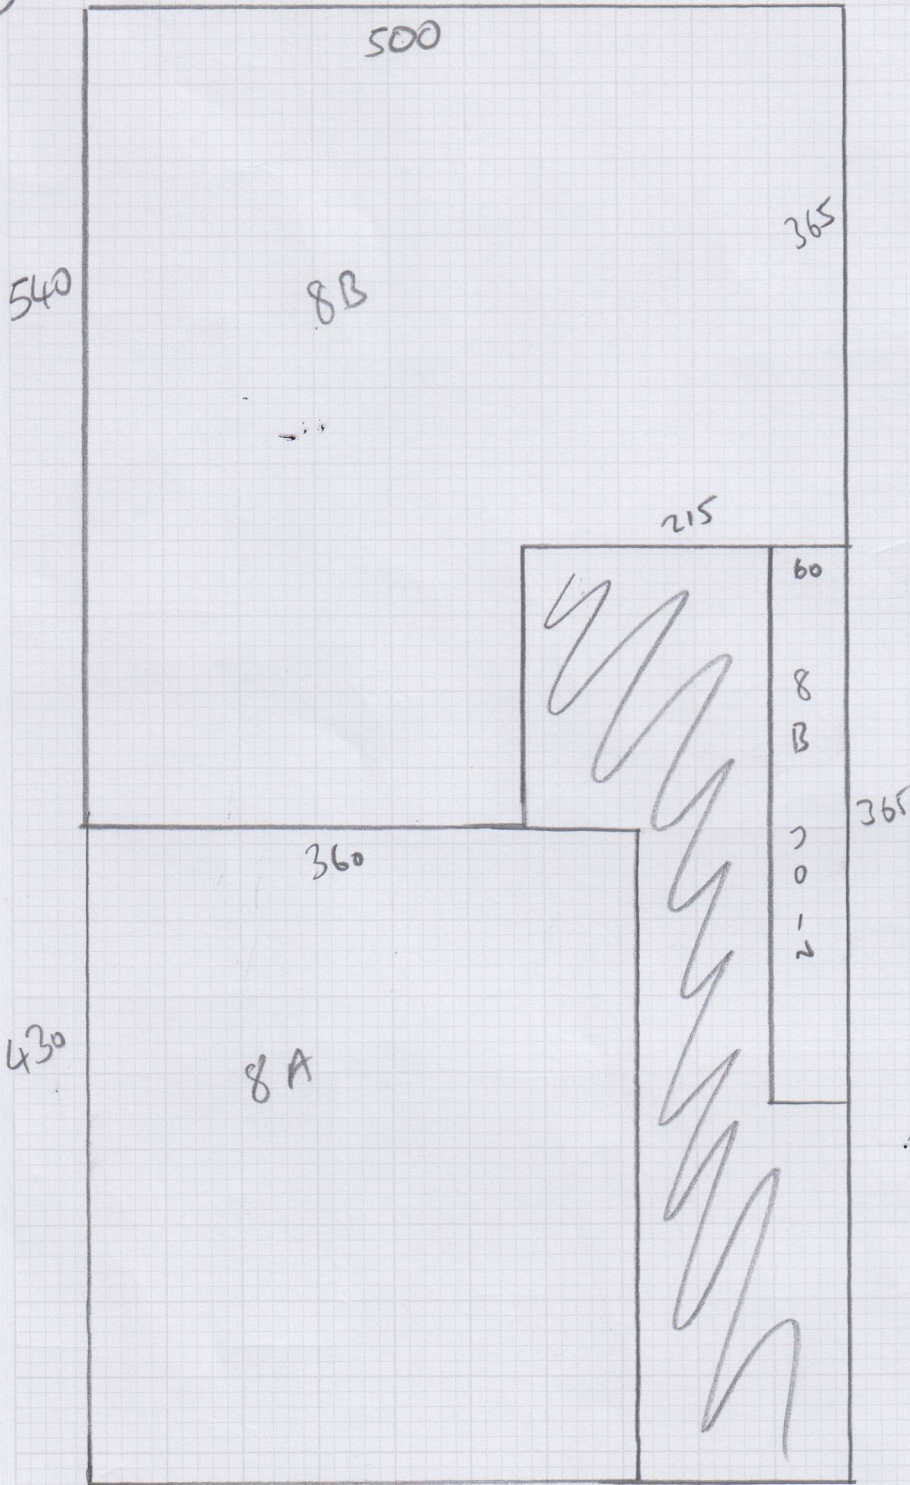

BEDROOMS

(A)

mrcarpet
DESIGNER CARPETS

Job No: 536862

Name: Buro Guro

Address:

Tel: 2083

Sheet:

PTO