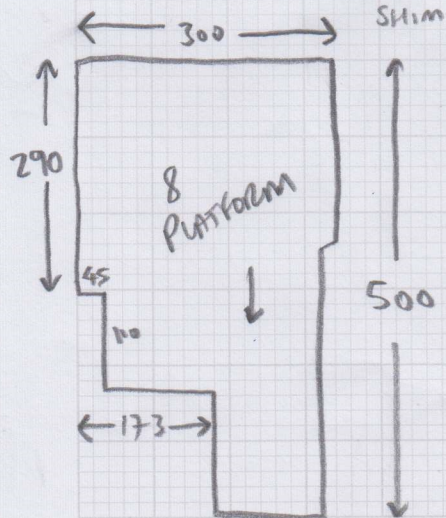

Sheet:

PTO

Bedrooms

FLAT 6

Phase 1

Phase 1

Imrcarpets
 S34862
 Job No: BUILD GURU
 Name: S34862
 Address: 30F3
 Tel:
 Sheet: 1/6 of:

FLAT 5

FLAT 8
CLATER DATE

- ALL FLATS
- SATIN CHROME BARS
 - FULL WOOD PREP
 - WOOD FLOORING ON LANDINGS.