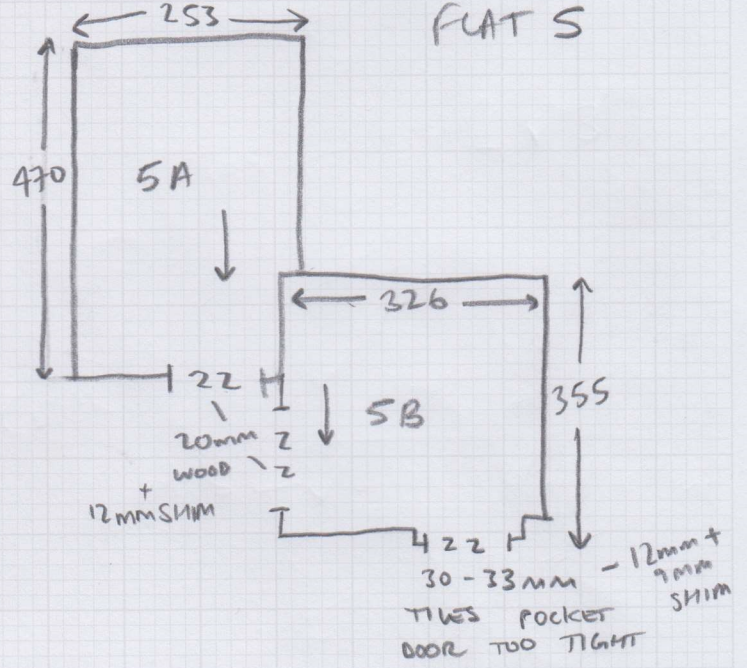

BEDROOMS

(B)

FLAT 8

970 x 500 - PLAN A

510 x 400 - PLAN B

LATER DATE

FLAT 6

480 x 400 - 6A room

Sheet:

PTO

Bedrooms

FLAT 6

Phase 1

Phase 1

Imrcarpets
 S34862
 Job No: BUILD GURU
 Name: S34862
 Address: 30F3
 Tel:
 Sheet: 1/6 of:

FLAT 5

FLAT 8
CLATER DATE

- ALL FLATS
- SATIN CHROME BARS
 - FULL WOOD PREP
 - WOOD FLOORING ON LANDINGS.