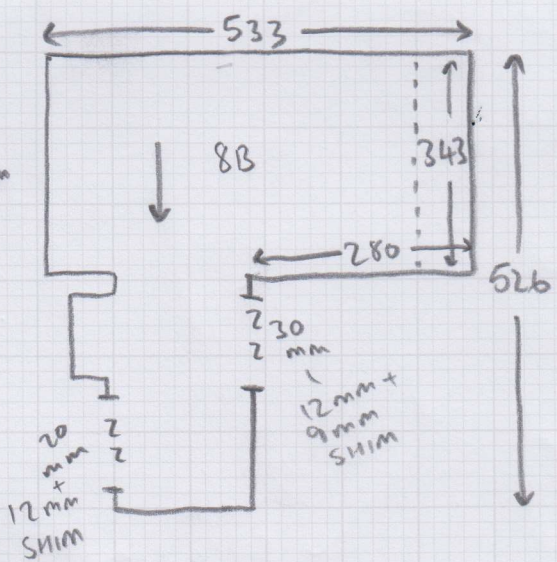

BEDROOMS

(B)

FLAT 8

970 x 500 - PLAN A

510 x 400 - PLAN B

LATER DATE

FLAT 6

480 x 400 - 6A room

Sheet:

PTO

Bedrooms

FLAT 6

Phase 1

Phase 1

Imrcarpets
 S34862
 Job No: BUILD GURU
 Name: S34862
 Address: 30F3
 Tel:
 Sheet: 1/6 of:

FLAT 5