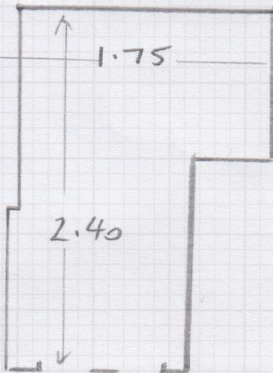

LAYOUTS (FYI) NETT MEASURES

Job No: (S) 34867

Name: BARFIELD

Address:

Tel:

Sheet:

of:

Westex Ultima cel: Shadow TBC

CPI ISSUED
CUT = 3.85 x 4.57 ✓

LAYOUT NETT MEASURES

TOP FLOOR BATH

MODESTO VINYL CELEST: MD10

2.50 x 2m

- ✓ U/D EXISTING LOOSE LINO
- ✓ VINYL
- ✓ FIT NEW VINYL OVER EXISTING PREP-
- ✓ SEAL EDGES.