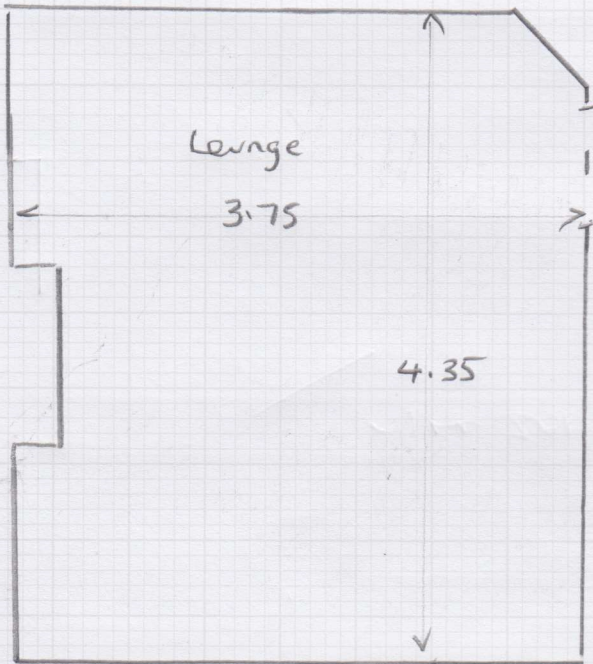

LAYOUTS (FYI) NETT MEASURES

Job No: (S) 34867

Name: BARFIELD

Address:

Tel:

Sheet:

of:

Westex Ultima cel: Shadow TBC

CPI ISSUED
CUT = 3.85 x 4.57 ✓

LAYOUT NETT MEASURES

TOP FLOOR BATH

MODESTO VINYL CELEST: MD10

2.50 x 2m

- ✓ U/D EXISTING LOOSE LINO
- ✓ VINYL
- ✓ FIT NEW VINYL OVER EXISTING PREP-
- ✓ SEAL EDGES.