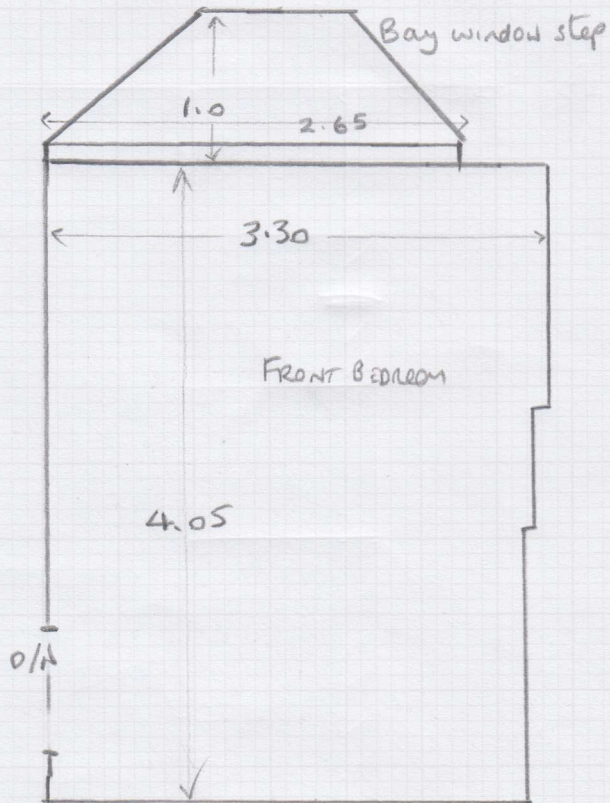

Job No: 534882

Name: CURL

Address:

Tel:

Sheet:

1 OF 1

RUTLAND SO / S1 BELUGA

CUT = 5.25 x 4m