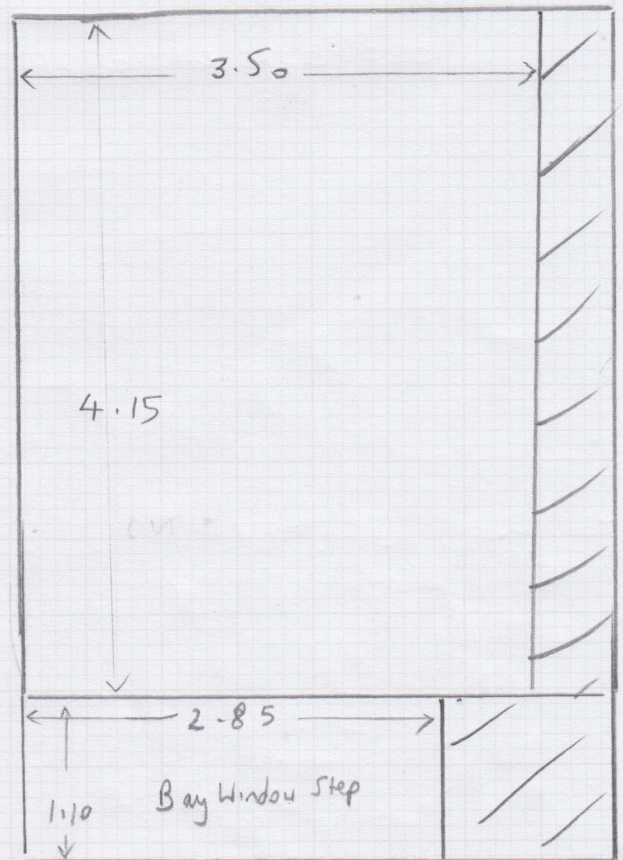

Job No: 534882

Name: CURL

Address:

Tel:

Sheet:

1 OF 1

RUTLAND SO / S1 BELUGA

CUT = 5.25 x 4m