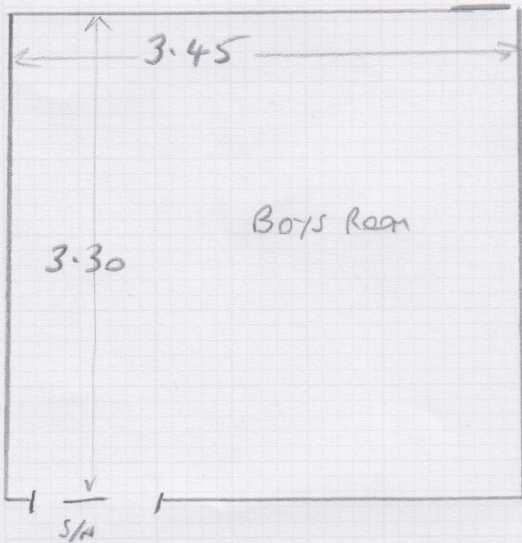

ALBOLAN ALB 023 (MUESLI)

Job No: 534893
Name: MOHAMMED

Address:

Tel:

Sheet: 1 OF 1

3.40 x 4.00

4.25 x 4.00

Parquet flooring down in both rooms, advised client that all perimeter beading has to be removed and the repair to the floor in the boys bedroom needs to be carried out prior to our arrival.

Wooden thresholds to both rooms to stay in place, fit single nuplock to the threshold. Both bedroom doors require cutting, we will take the door off for

Boys Room

CUT: 3.40 x 4m (CUT DOWN TO 3.40 x 3.60)

4.25 x 4m (CUT DOWN TO 4.25 x 3.45)

Rear bedroom