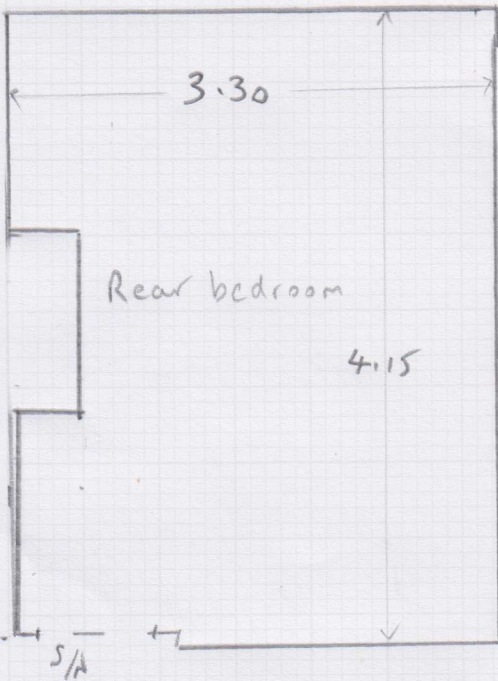

ALBOLAN ALB 023 (MUESLI)

Job No: 534893
Name: MOHAMMED

Address:

Tel:

Sheet: 1 OF 1

3.40 x 4.00

4.25 x 4.00

Parquet flooring down in both rooms, advised client that all perimeter beading has to be removed and the repair to the floor in the boys bedroom needs to be carried out prior to our arrival.

Wooden thresholds to both rooms to stay in place, fit single nuplock to the threshold. Both bedroom doors require cutting, we will take the door off for

Boys Room

CUT: 3.40 x 4m (CUT DOWN TO 3.40 x 3.60)

4.25 x 4m (CUT DOWN TO 4.25 x 3.45)

Rear bedroom