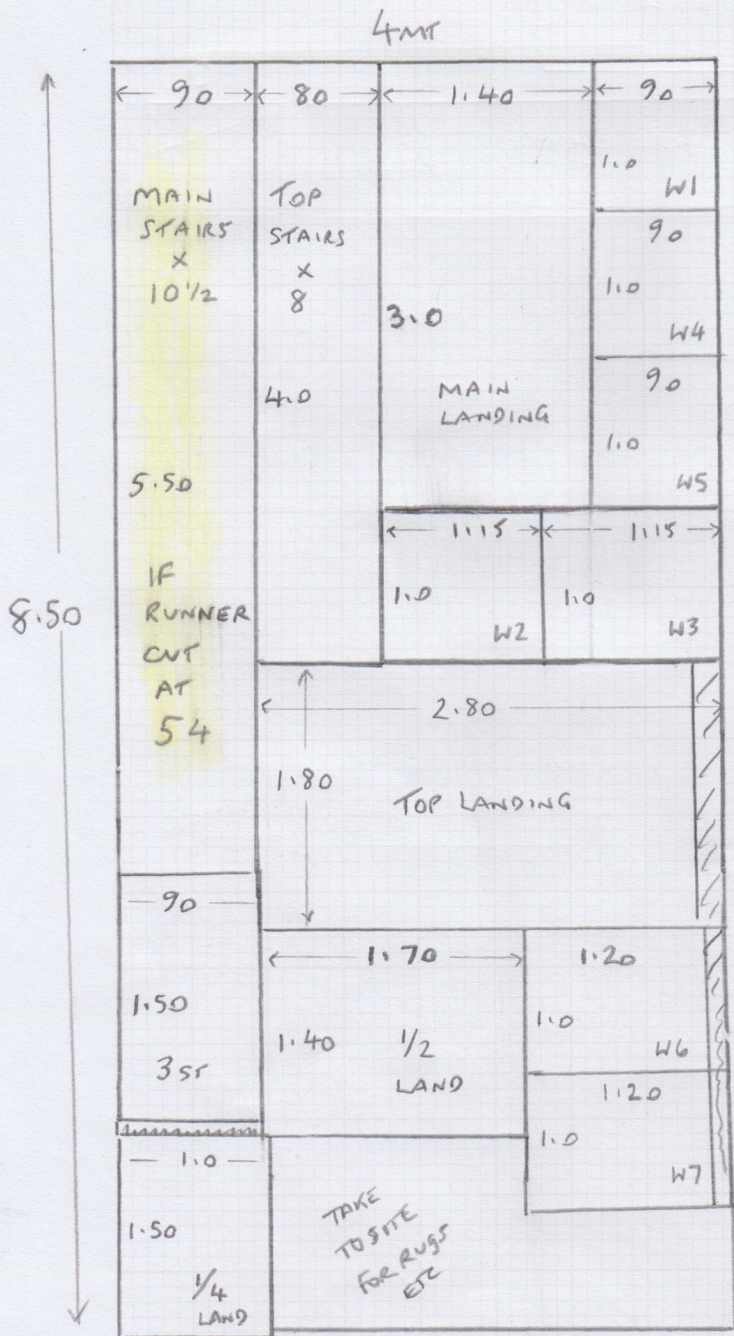

Job No: (S) 34899

Name: PALLETT

Address:

Tel:

Sheet: (1) of (2)

MAIN STAIRS RUNNER
TEMPLATE
IN WISE.

2-30

S34899

PAUWIT

m carpet FLOORS

- Job No ✓ W1 80x75
- Name ✓ W2 1.10x90
- Address ✓ W3 1.10x90
- ✓ W4 80x80
- ✓ W5 80x75
- ✓ W6 1.10x90
- ✓ W7 1.10x90

(2 of 2)

LAYOUT ONLY

NET MEASURES

FIT TO WOODEN THRESHOLD