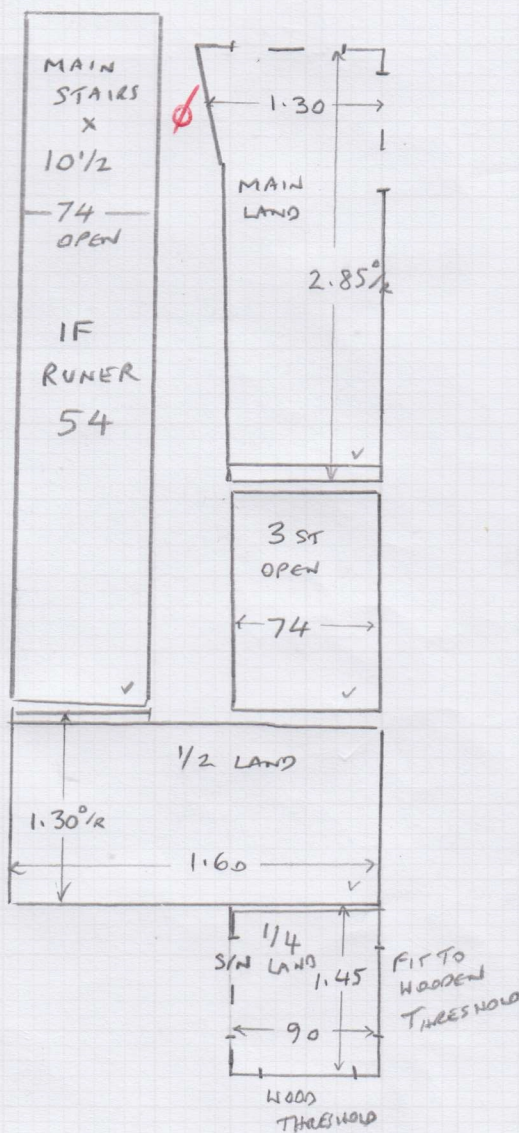

Job No: (S) 34899

Name: PALLETT

Address:

Tel:

Sheet: (1) of (2)

MAIN STAIRS RUNNER
TEMPLATE
IN WISE.

2-30

S34899

PAUWIT

m carpet FLOORS

- Job No ✓ W1 80x75
- Name ✓ W2 1.10x90
- Address ✓ W3 1.10x90
- ✓ W4 80x80
- ✓ W5 80x75
- ✓ W6 1.10x90
- ✓ W7 1.10x90

(2 of 2)

LAYOUT ONLY

NET MEASURES

FIT TO WOODEN THRESHOLD