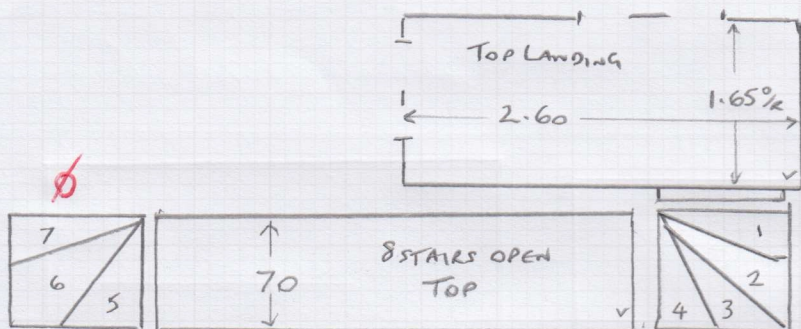

Job No: (S) 34899

Name: PALLETT

Address:

Tel:

Sheet: (1) of (2)

MAIN STAIRS RUNNER
TEMPLATE
IN WISE.

2-30

S34899

PAUWIT

m carpet FLOORS

- Job No ✓ W1 80x75
- Name ✓ W2 1.10x90
- Address ✓ W3 1.10x90
- ✓ W4 80x80
- ✓ W5 80x75
- ✓ W6 1.10x90
- ✓ W7 1.10x90

(2 of 2)

LAYOUT ONLY

NET MEASURES

FIT TO WOODEN THRESHOLD