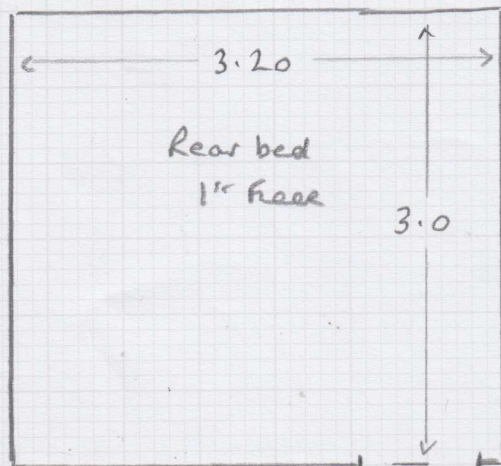

Job No: 534911  
Name: \_\_\_\_\_  
Address: \_\_\_\_\_  
Tel: \_\_\_\_\_  
Sheet: 1/2

Job No: 534911

Name:

Address:

Tel:

Sheet: 2/2

Cut Plan for Loft Room

5m

CUTS: 5.35 x 5m Loft Bedroom

~~3.35 x 4m Middle Bedroom~~

3.15 x 4m Rear bed (cut down to 3.15 x 3.35)