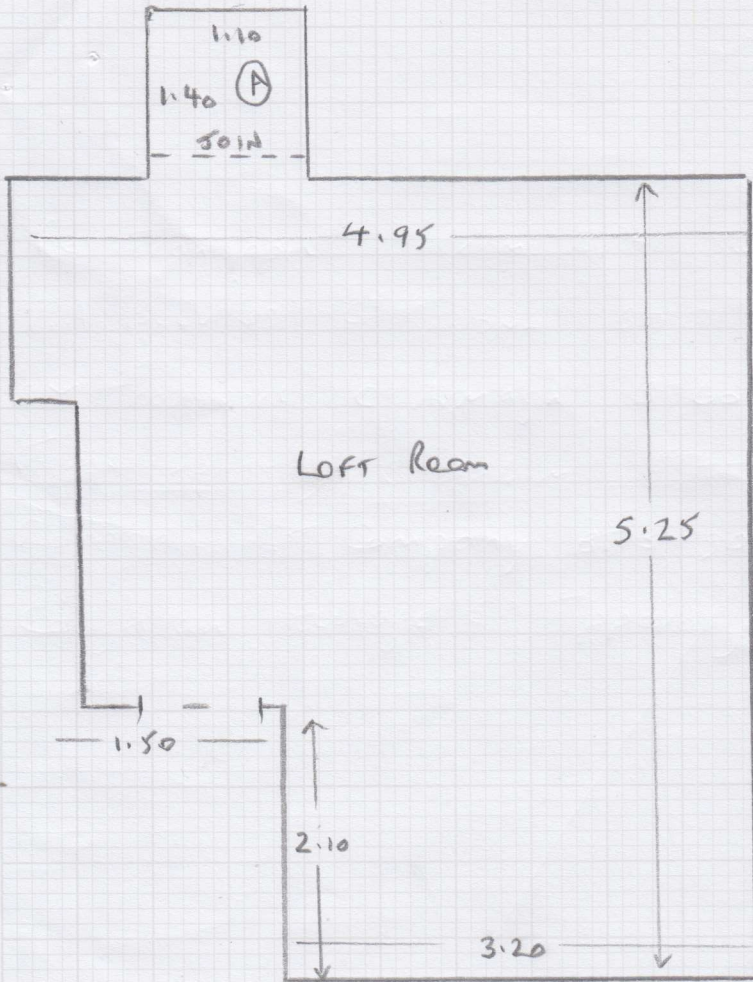

Job No: 534911  
Name: \_\_\_\_\_  
Address: \_\_\_\_\_  
Tel: \_\_\_\_\_  
Sheet: 1/2

Job No: 534911

Name:

Address:

Tel:

Sheet: 2/2

Cut Plan for Loft Room

5m

CUTS: 5.35 x 5m Loft Bedroom

~~3.35 x 4m Middle Bedroom~~

3.15 x 4m Rear bed (cut down to 3.15 x 3.35)