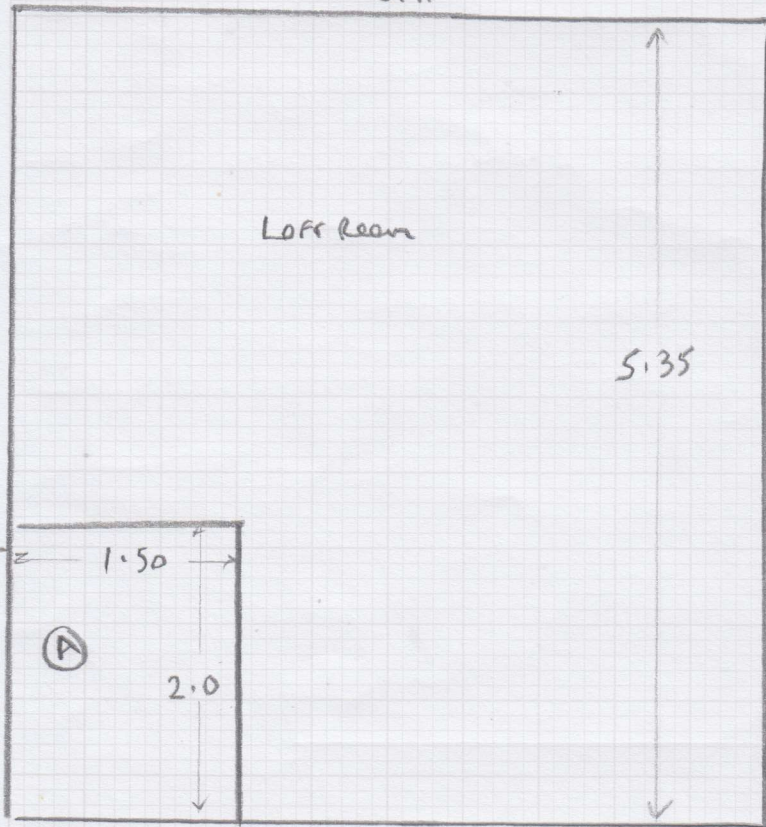

Job No: 534911  
Name: \_\_\_\_\_  
Address: \_\_\_\_\_  
Tel: \_\_\_\_\_  
Sheet: 1/2

Job No: 534911

Name:

Address:

Tel:

Sheet: 2/2

Cut Plan for Loft Room

5m

CUTS: 5.35 x 5m Loft Bedroom

~~3.35 x 4m Middle Bedroom~~

3.15 x 4m Rear bed (cut down to 3.15 x 3.35)