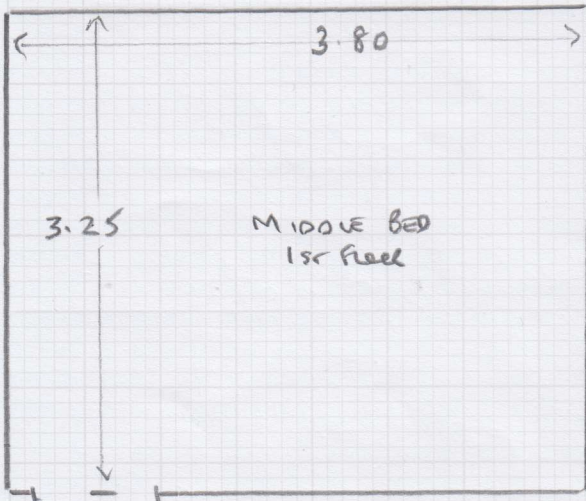

Job No: 534911  
Name: \_\_\_\_\_  
Address: \_\_\_\_\_  
Tel: \_\_\_\_\_  
Sheet: 1/2

Job No: 534911

Name:

Address:

Tel:

Sheet: 2/2

Cut Plan for Loft Room

5m

CUTS: 5.35 x 5m Loft Bedroom

~~3.35 x 4m Middle Bedroom~~

3.15 x 4m Rear bed (cut down to 3.15 x 3.35)