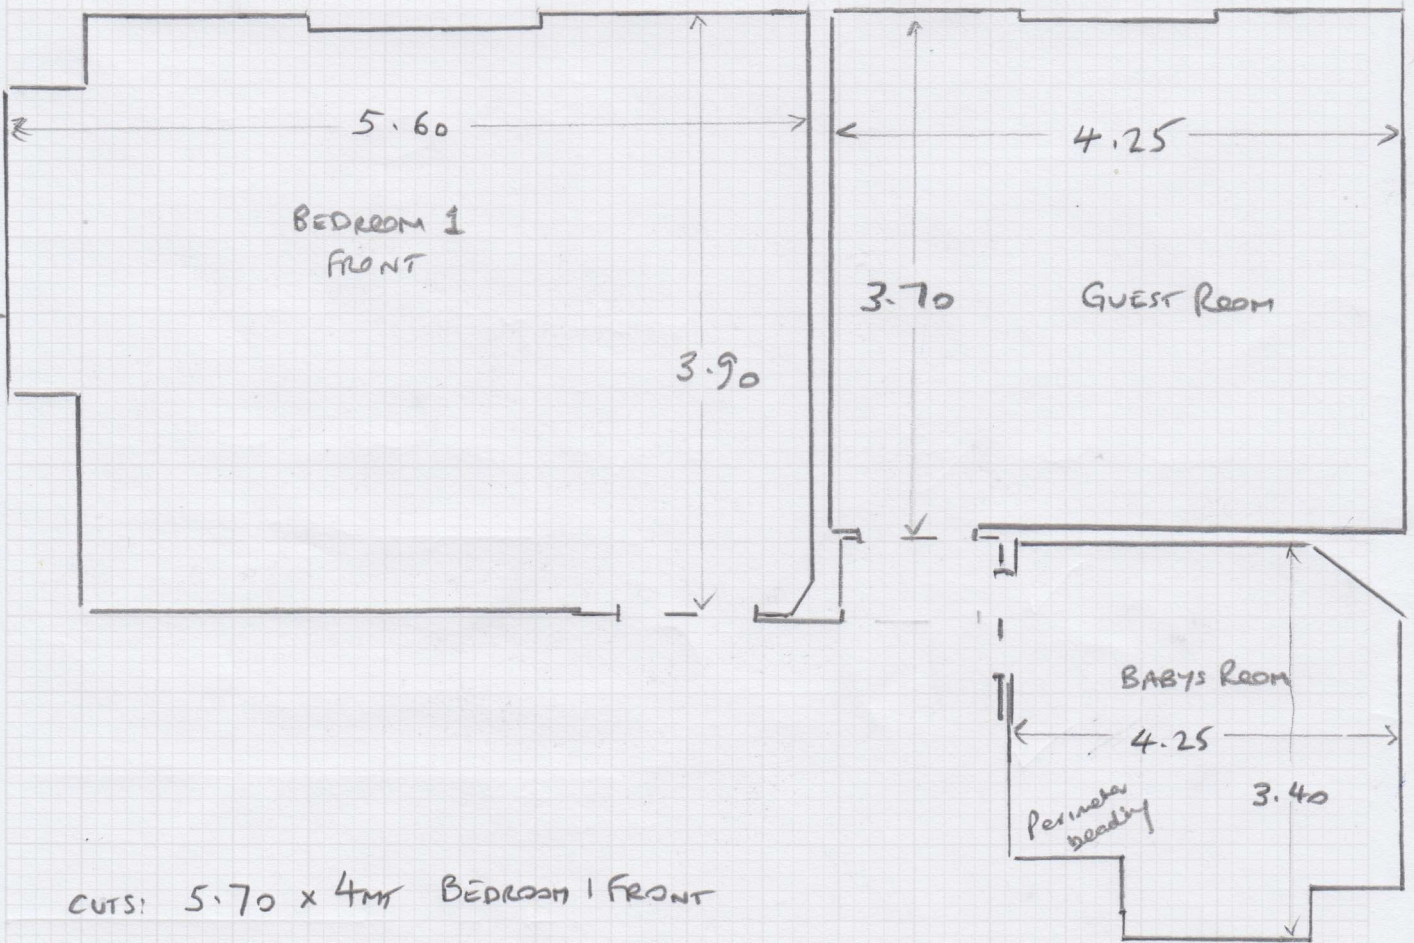

Job No:

Name:

Address:

Tel:

Sheet: of:

CUTS: 5.70 x 4m BEDROOM 1 FRONT

4.35 x 4m GUEST ROOM

4.35 x 4m BABY'S ROOM (CUT DOWN TO 4.35 x 3.60)

Revolution Supreme colour, To BISCUIT