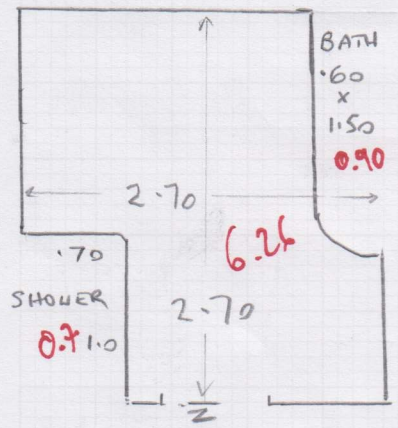

Job No 534937

Name:

Address:

LOFT SHOWER

UPLIFT VINYL
Ply & feather

AMTICO

Signature STRIA 18" x 12"
1/8" Kura Fernell Stripping

EN-SUITE

UPLIFT CARPET, U/LAY & gripper
Ply & feather

CARPET ONLY
AT THIS TIME

← PENTHOUSE / BOURNE TRIST

WILLIAMS BEDROOM - ROOM ONLY - NO STEPS
CUT 3.20 x 4MT (CUT DOWN TO 3.20 x 3.60)
USE EXISTING BEDROOM CARPET TO PUT A JOIN
IN THE DINING ROOM 2.60 LINES METS (APPROX)
CURRENT CARPET HAS MOH DAMAGE IN EACH
CORNER, CUSTOMER WILL SHOW YOU