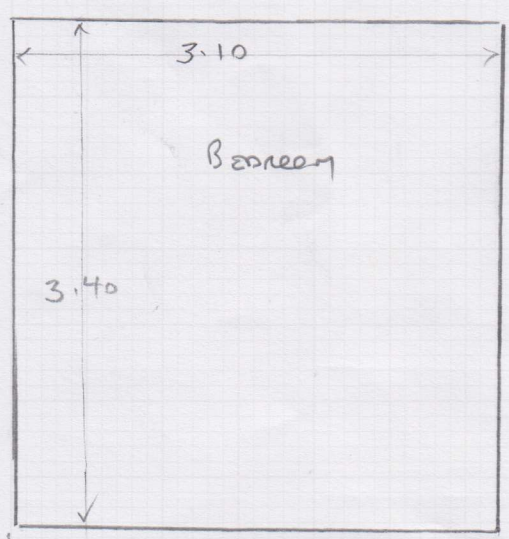

Job No 534937

Name:

Address:

LOFT SHOWER

UPLIFT VINYL
Ply & feather

AMTICO

Signature STRIA 18" x 12"
1/8" Kura Fernell Stripping

EN-SUITE

UPLIFT CARPET, U/LAY & gripper
Ply & feather

CARPET ONLY
AT THIS TIME

← PENTHOUSE / BOURNE TRIST

WILLIAMS BEDROOM - ROOM ONLY - NO STEPS
CUT 3.20 x 4MT (CUT DOWN TO 3.20 x 3.60)
USE EXISTING BEDROOM CARPET TO PUT A JOIN
IN THE DINING ROOM 2.60 LINES METS (APPROX)
CURRENT CARPET HAS MOH DAMAGE IN EACH
CORNER, CUSTOMER WILL SHOW YOU