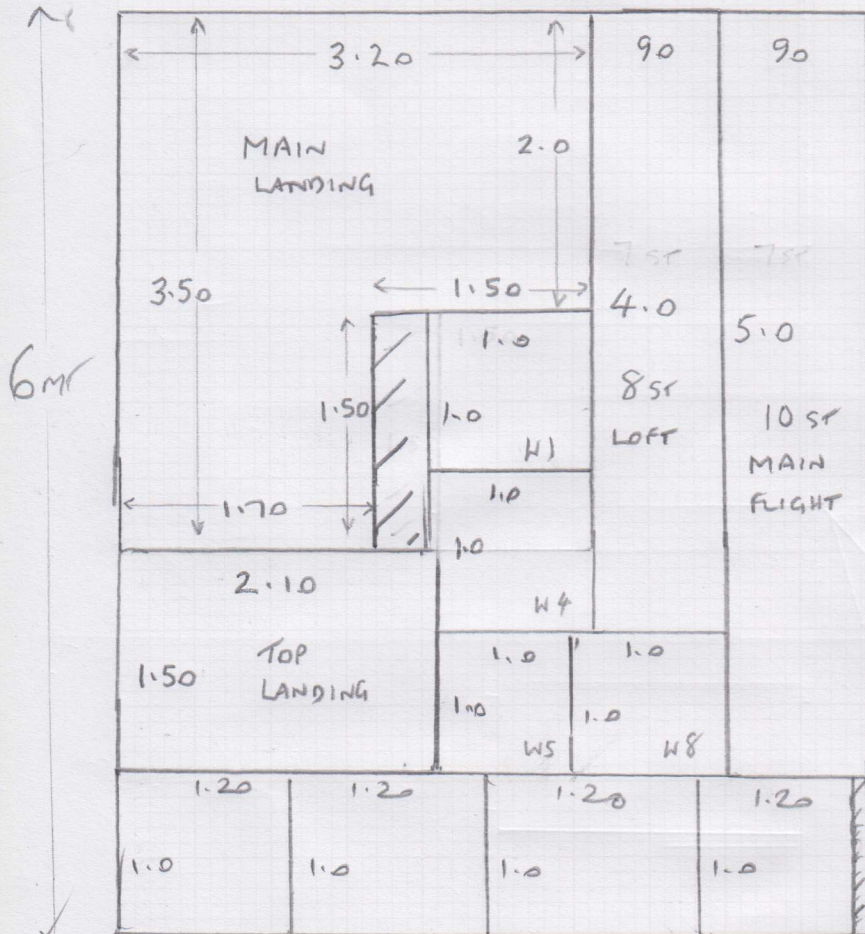

4 x Bedrooms

- Weather watching colour WA 138 Partly Cloudy

534948

3.10 x 4m - Bed 1

3.60 x 4m - Bed 2 (CUT DOWN TO 3.60 x 3.75)

2.70 x 4m - Bed 3 (CUT DOWN TO 2.70 x 3.85)

1.90 x 4m - Bed 4 (CUT DOWN TO 1.90 x 2.10) TAKE WASTE TO SITE

Name: _____
Address: _____
1/2

STAIRS + LANDINGS
CHELSEA BRIDGEPORT

5m

7 x 8
38
3

3.51
12.50
11.50

534948

2/2

GROUND TO 1ST FLOOR

- W5 90x80
- W6 1.10x80
- W7 1.10x85
- W8 80x80

1ST TO 2ND FLOOR

- W1 80x80
- W2 1.10x80
- W3 1.10x80
- W4 80x80