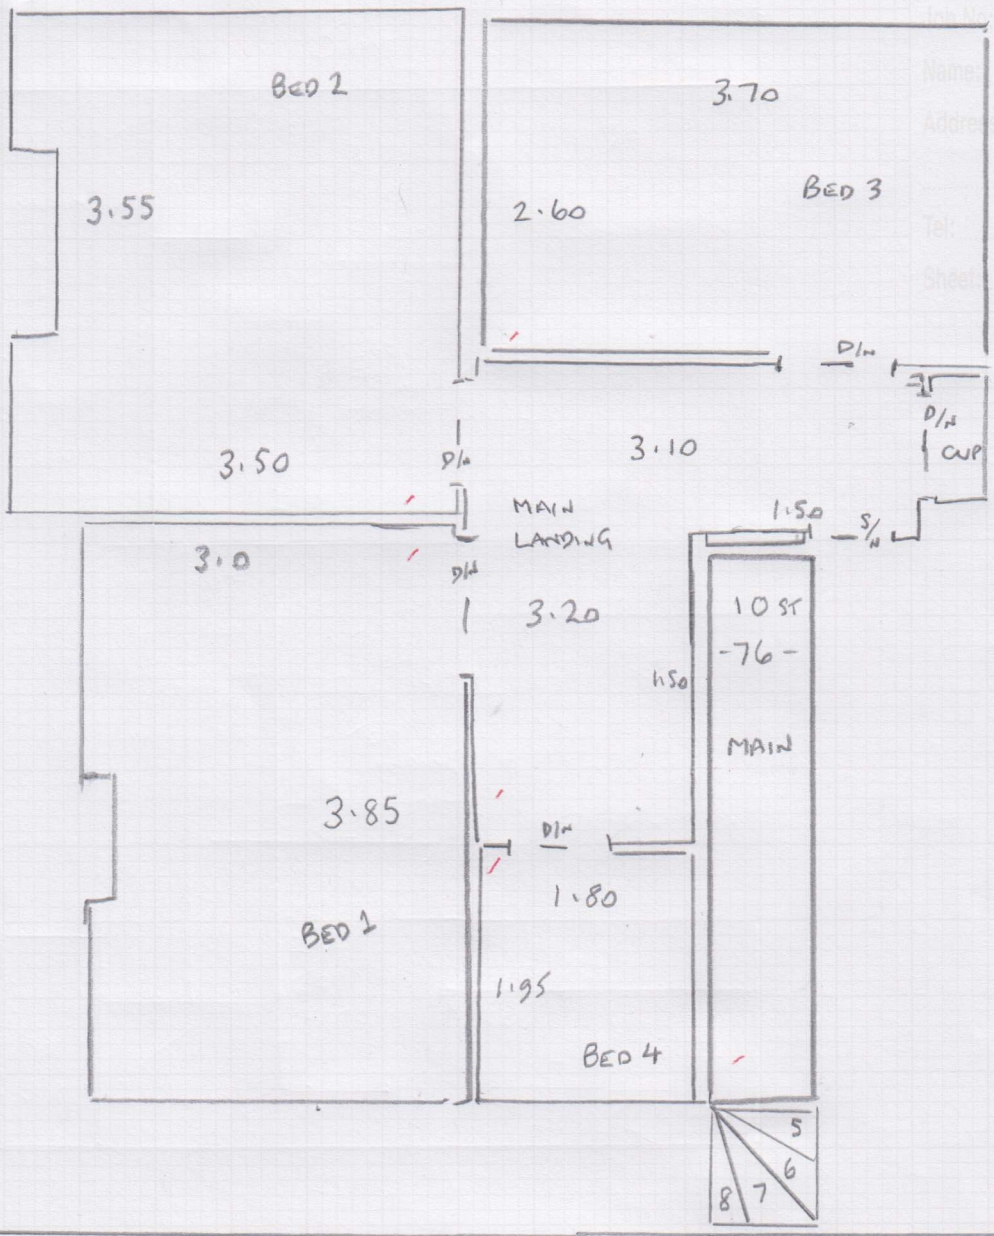

4 x Bedrooms

- Weather watching colour WA 138 Partly Cloudy

534948

3.10 x 4m - Bed 1

3.60 x 4m - Bed 2 (CUT DOWN TO 3.60 x 3.75)

2.70 x 4m - Bed 3 (CUT DOWN TO 2.70 x 3.85)

1.90 x 4m - Bed 4 (CUT DOWN TO 1.90 x 2.10) TAKE WASTE TO SITE

Name: _____
Address: _____
1/2

STAIRS + LANDINGS
CHELSEA BRIDGEPORT

5m

7 x 8
38
3

3.51
12.50
11.50

534948

2/2

GROUND TO 1ST FLOOR

- W5 90x80
- W6 1.10x80
- W7 1.10x85
- W8 80x80

1ST TO 2ND FLOOR

- W1 80x80
- W2 1.10x80
- W3 1.10x80
- W4 80x80