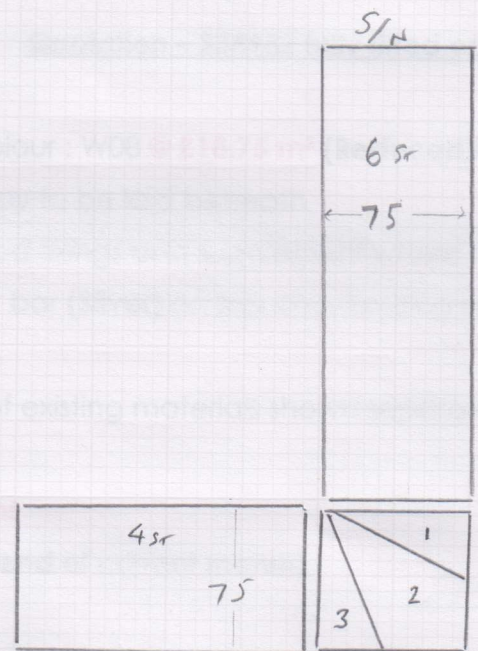

Job No. _____

Name: _____

Address: _____

Tel: _____

Sheet: _____ of _____

Victoria A154
1200 American Laundry
Bunhill Road
London
SW17 0JS

SALE NOW ON

5th July 2024

W1 88 x 85

W2 1.0 x 85

W3 75 x 80

CUT PLAN FOR RUNNERS

4mtr

CUT PLAN FULL WIDTH

4mtr