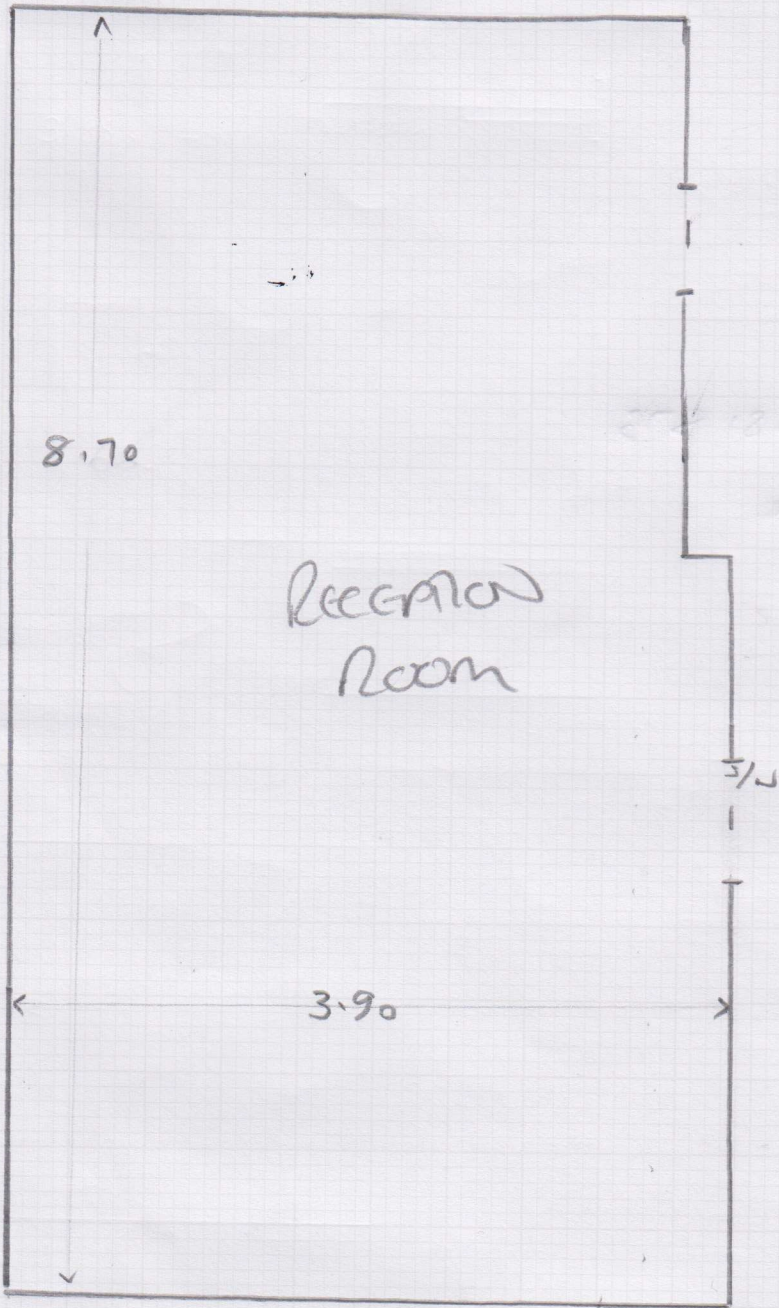

Job No: S34976

Name: CRAIG

Address:

Tel:

Sheet:

1 of 1

Revolution Supreme
colour; 274 Cumulus.

CUT; 8.80 x 4m

* 2.7m LENGTH OF STRAP FOR
HEARTH SURROUND IF CUSTOMER
WANTS NEW