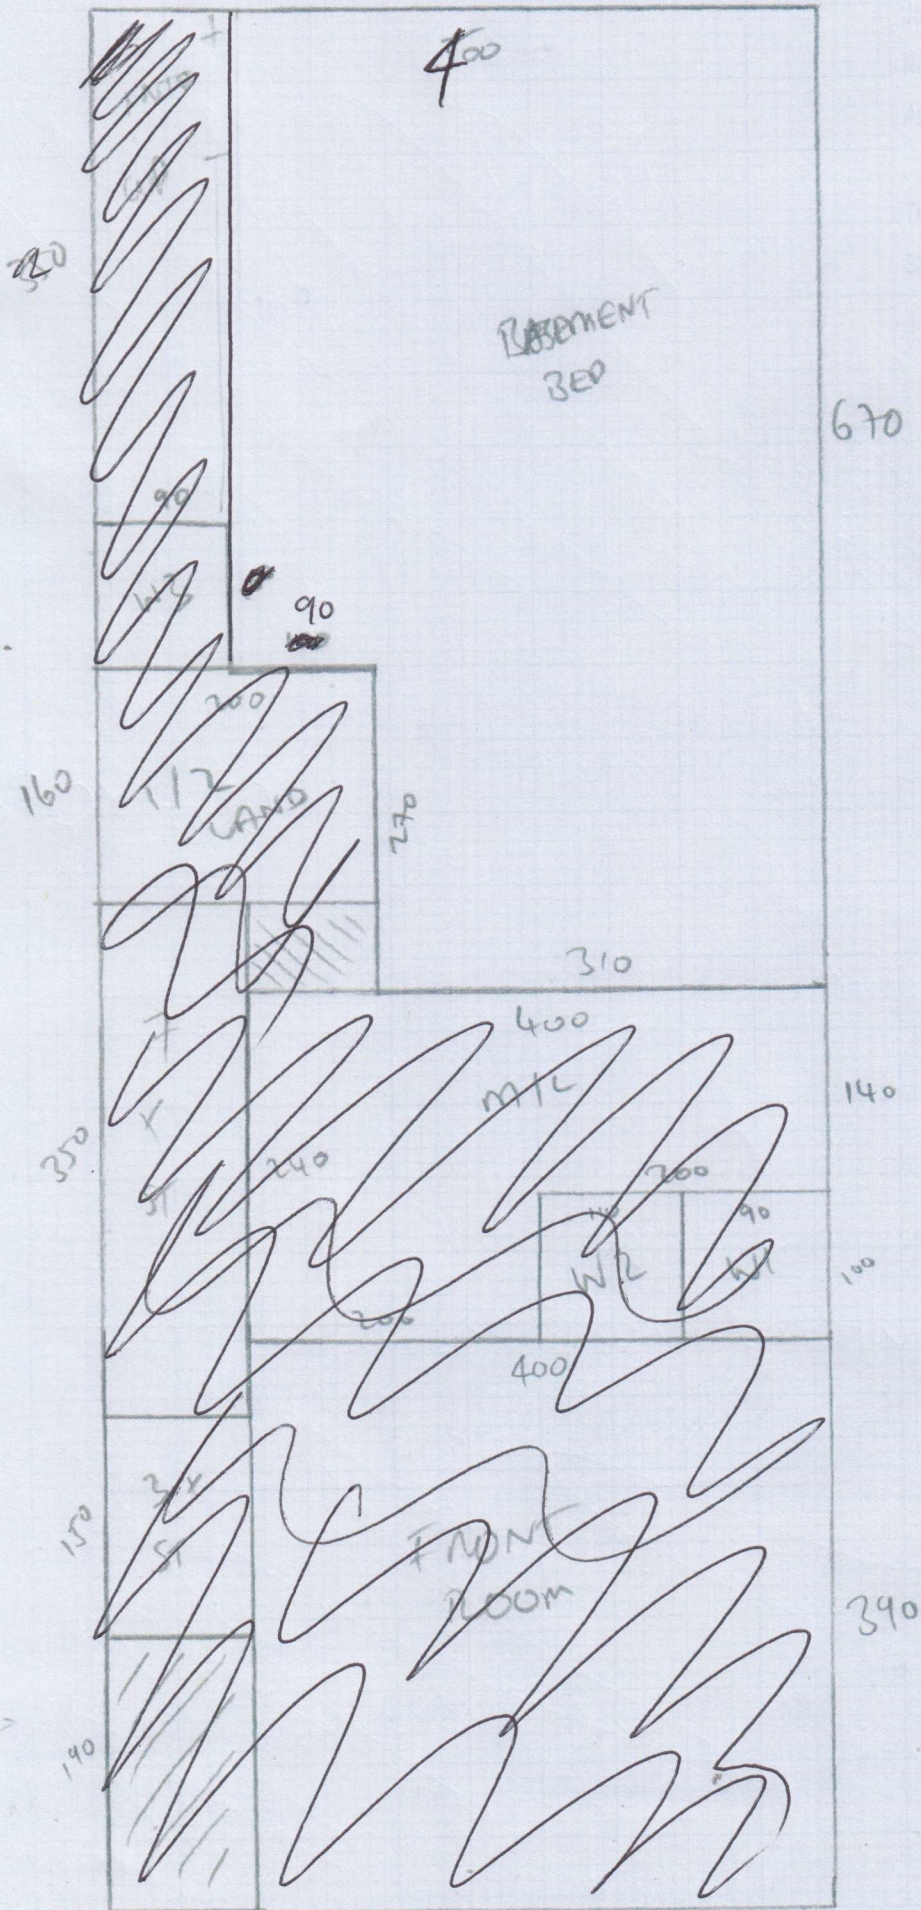

534983

~~534983~~  
BARTON

|||

670x400

ADAPT WIP BOARD FROM EXISTING

NO FURN TO MOVE

S 33949  
BENTON

20F2

670

~~1300 x 500~~  
COUNGE = 310 x 500

670 x 400

13