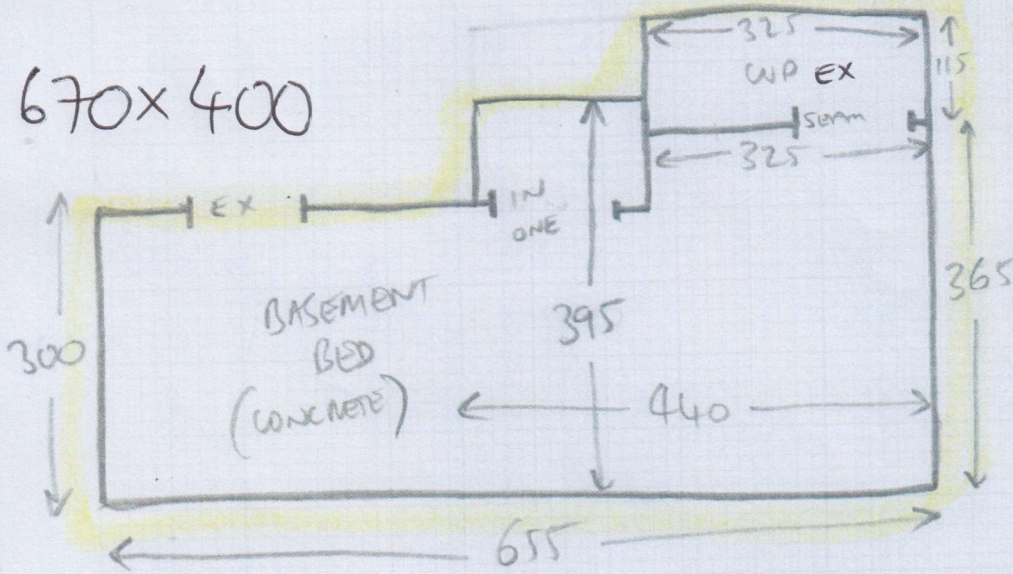

534983

~~534983~~  
BARTON

|||

670x400

ADAPT WIP BOARD FROM EXISTING

NO FURN TO MOVE

S 33949  
BENTON

20F2

670

~~1300 x 500~~  
COUNGE = 310 x 500

670 x 400

13