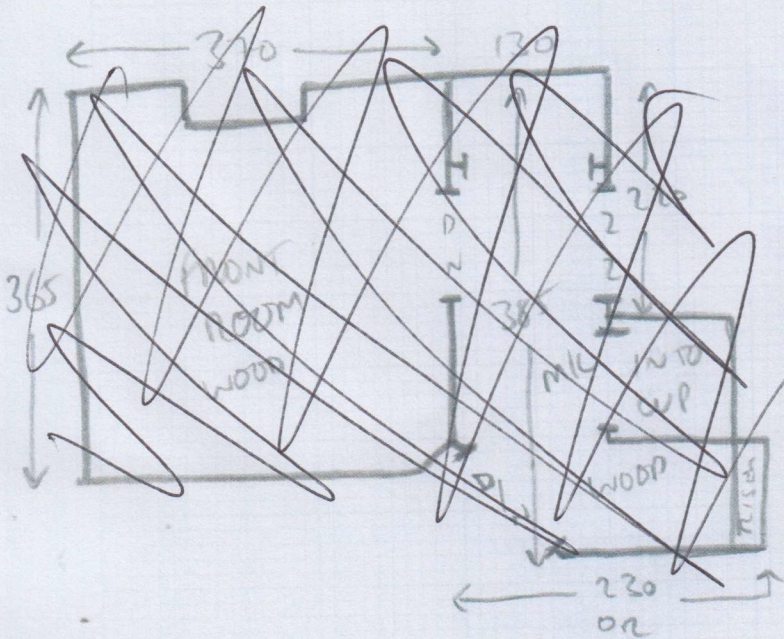

534983

~~534983~~  
BARTON

|||

670x400

ADAPT WIP BOARD FROM EXISTING

NO FURN TO MOVE

S 33949  
BENTON

20F2

670

~~1300 x 500~~  
COUNGE = 310 x 500

670 x 400

13