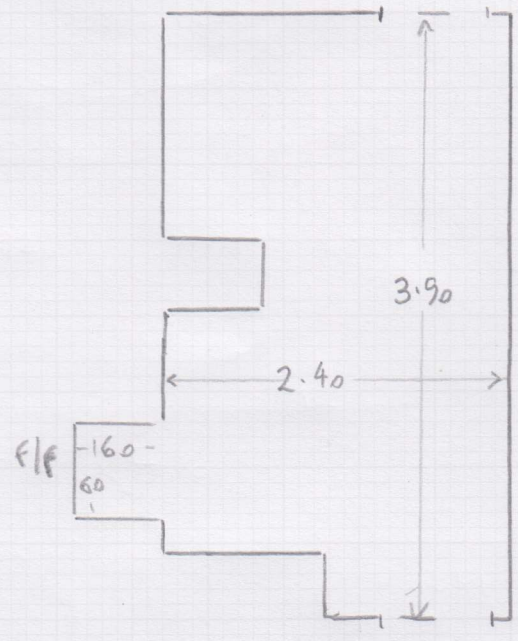

Job No: 534995

Name: PAIDA

Address:

Tel:

Sheet: of:

4.20  
cut; 4.20 x 3m

Sheet vinyl down on plywood

~~Uplift vinyl~~

New 6mm ply + feather

1x fridge/freezer

Designatex Laurel Oak

Parquet 2136

Key:

Paint prime, (white)

Rich

1 day Key