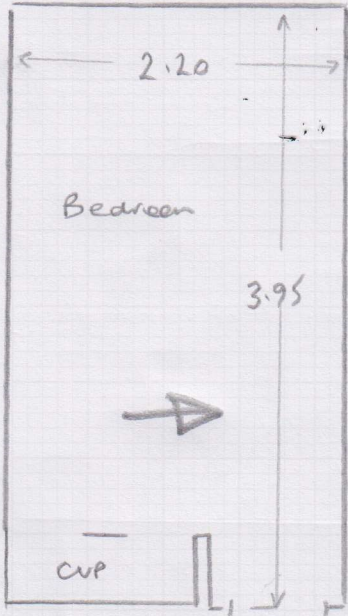

Job No: S35005

Name: CURTIS

Address: 10/1

Tel:

Sheet: of

CVT = 2.30 x 4m REV SUPREME  
COLOUR: BISCUIT

PUT CARPET IN CURTAINS

Key from Winkworths  
@ 40 New Kings Road SW6