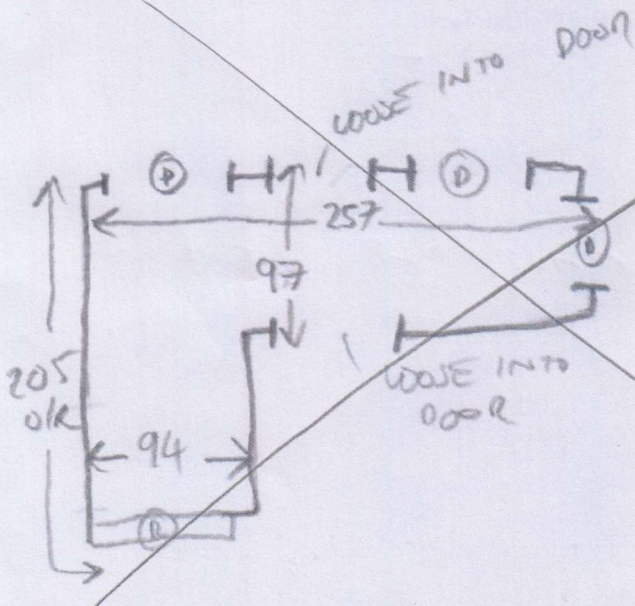

MASTER
B27

535026
~~528892~~
McNeill

LAYOUT ONLY

4.25 x 4m

ISSUES

✓ 1/10 DISAPAL
FITTING

✓ 14/8

✓ HOW FIT

NEW CARPET

EXT SIDE + DISAP 4.25 = 4m

LANDING SIZES
FOR RE-ADAPTION

ADAPT/FIT CUSTOMER'S
OWN CARPET