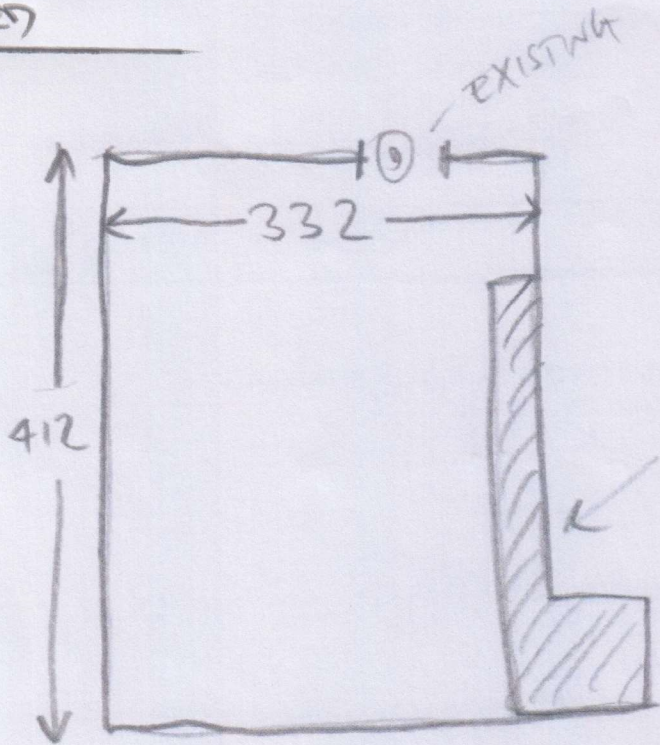

MASTER
B27

535026
~~528892~~
McNeill

LAYOUT ONLY

4.25 x 4m

ISSUES

✓ 1/10 DISAPAL
FITTING

✓ 14/8

✓ HOW FIT

NEW CARPET

EXT SIDE + DISAP 4.25 = 4m

LANDING SIZES
FOR RE-ADAPTION

ADAPT/FIT CUSTOMER'S
OWN CARPET