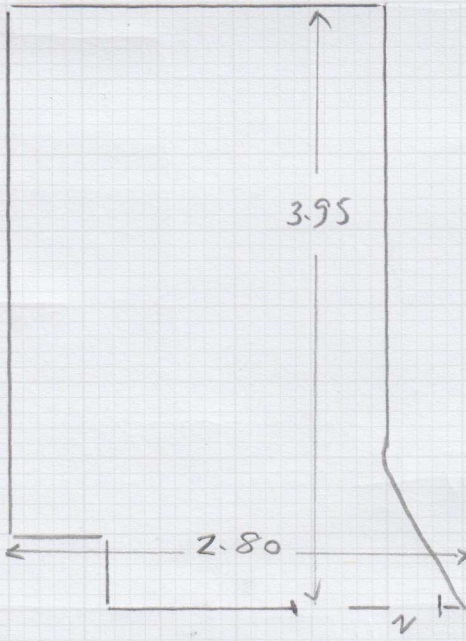

Job: ③ 35073.

Name: CURTIS

Address:

W20 ④19

Tel:

Sheet: ① of ①

LAYOUT ONLY

BEDROOM
REVOLUTION SUPREME
CARPET, BISCUIT

CUT: 2.90 x 4m ✓