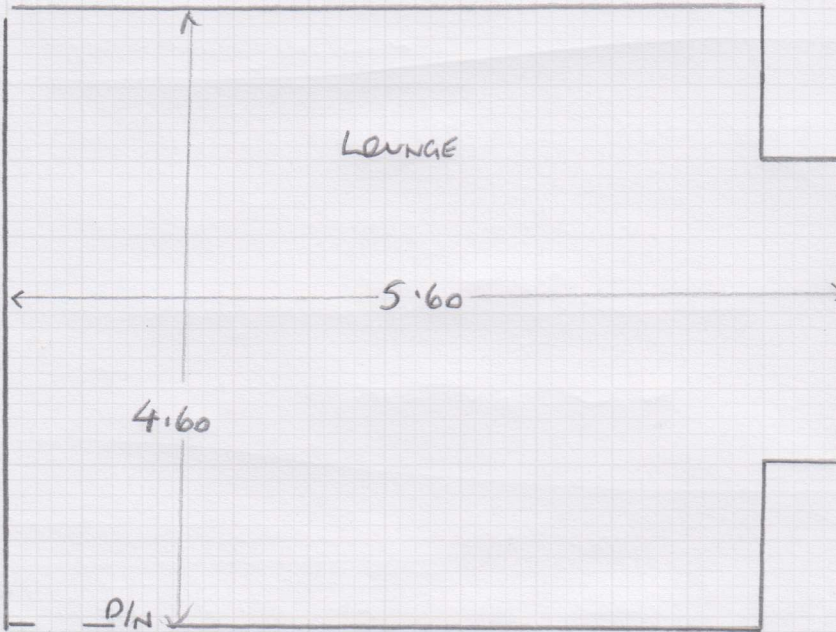

Job No: 535098

Name: BORRETT

Address:

Tel:

Sheet:

1 OF 1

WENTWORTH BIRDSEYE
WARM BEIGE 2802
(CHELSEA ELEGANCE).

CUT 5.70 x 5m (CUT DOWN TO 5.70 x 4.80)