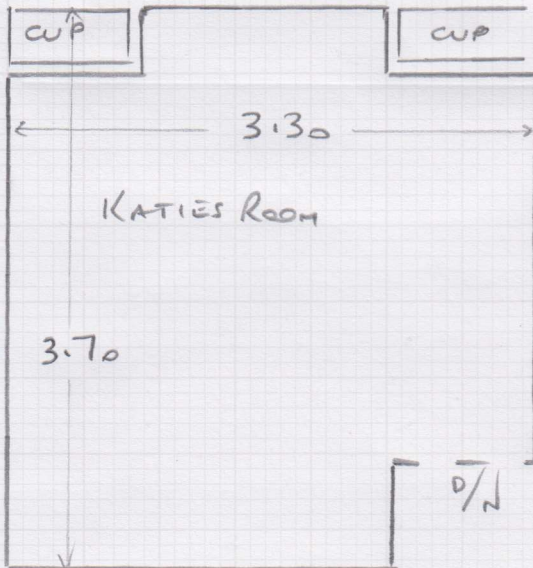

Job No: S35122

Name: WILD

Address:

Tel:

Sheet: 1 OF 1

NALLES NAP-RIO

FIT
IN TO
CWP X 2

2 CUTS:

3.40 x 4MT - FRONT BED

3.40 x 4MT - KATIES ROOM