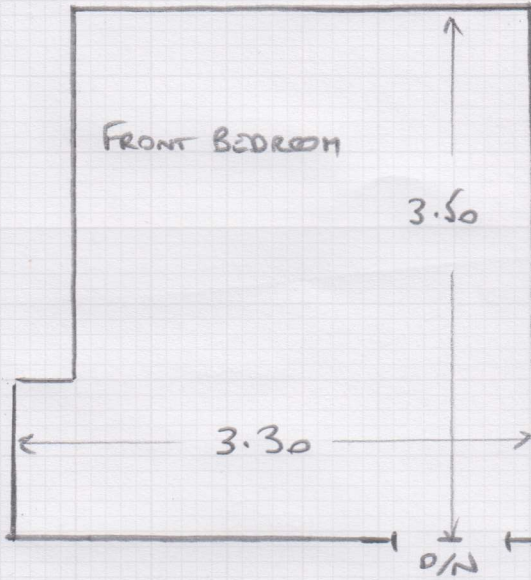

Job No: S35122

Name: WILD

Address:

Tel:

Sheet: 1 OF 1

NALLES NAP-RIO

FIT
IN TO
CWP X 2

2 CUTS:

3.40 x 4MT - FRONT BED

3.40 x 4MT - KATIES ROOM