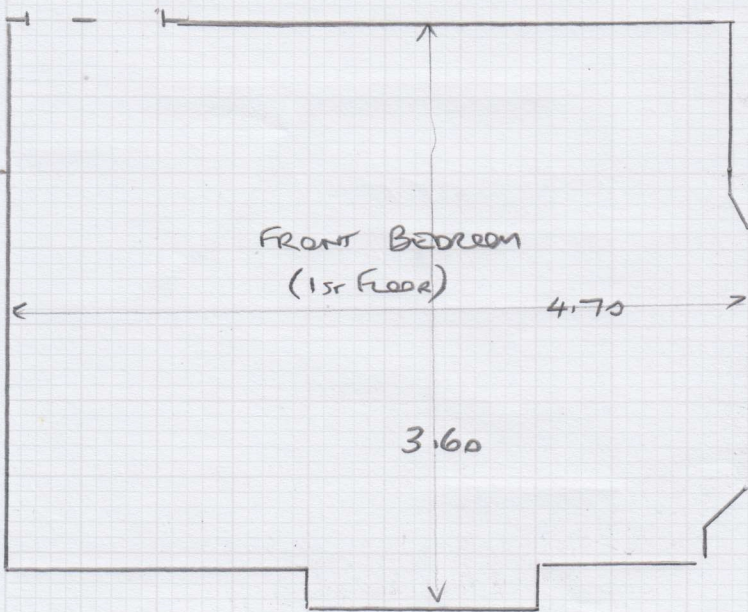

mrcarpet
DESIGNS FOR FLOORS

Job No:

Name:

Address:

Tel:

Sheet: of:

Revolution Supreme
colour: Biscuit

3.70 x 5m