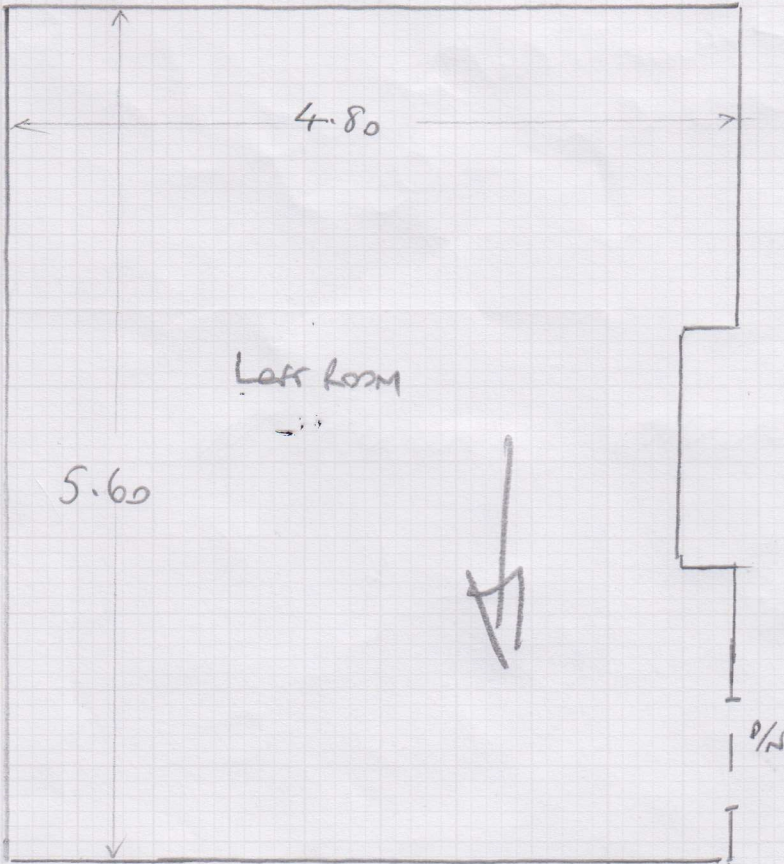

Job No: 535142  
 Name: ROLLASON-SLACK  
 Address:  
 Tel: 1061  
 Sheet: of

ZENITH  
- CARIBOU

3 x CUTS:

$5.75 \times 5m =$  Lift Room

$2.80 \times 4m =$  Rear Bedroom

$2.80 \times 4m =$  Middle/Box Room  
 (CUT DOWN TO 2.8 x 2.8)

← PATCH IN  
 2.50 x 0.30m  
 STRIP OF  
 UNOGRAM  
 WHERE UNITS REVERSE