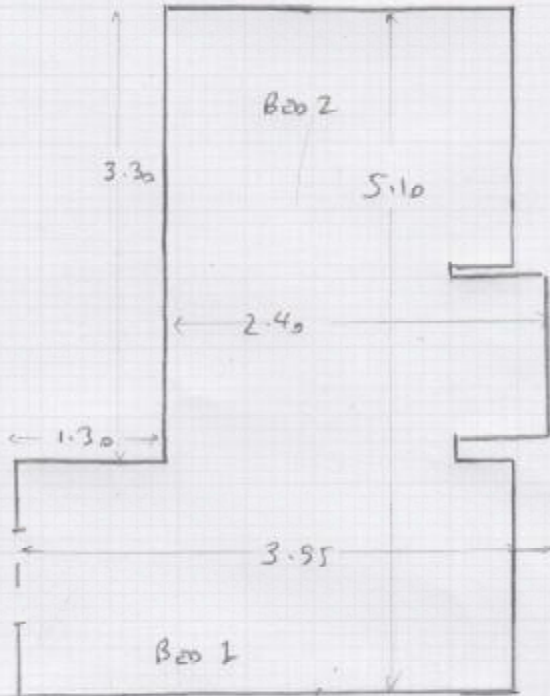

JOB NO: 535165

Name:

Address:

Tel:

Sheet:

1/2

22.01.11-11  
15/11/11  
2

mrcarpets

DESIGNER FOR SUCCESS

JOB NO:

535165

DATE:

2/2

ADDRESS:

cuts - Plans

2.30 x 4m = Bedroom 2 (cut down to 2.30 x 3.50)

5.20 x 4m = Bedroom 1 (PLAN BELOW)