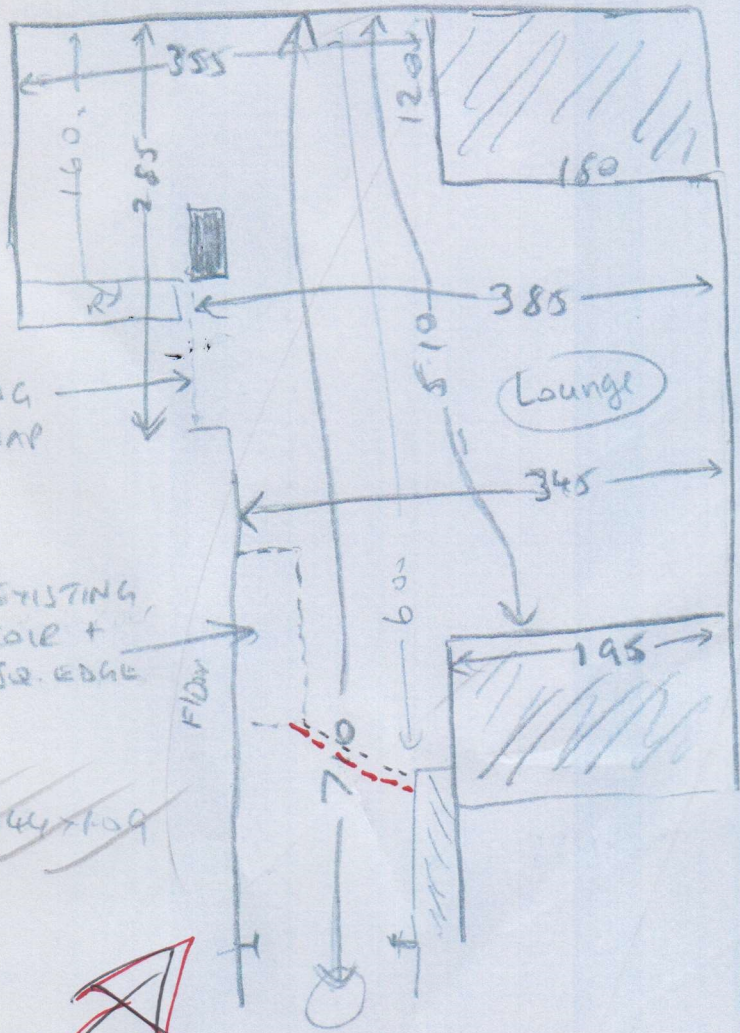

Layout

PITTFIELD!

535172

MRS J PITTFIELD
4 TAPESTRY COURT
SW14 8HS

11 of 2

an
Solid
W/boards
ext studs
Get parking
Permit from
customer

5 045 x 082

Dressing Room

mlr x 4
lux robes

Belgrave Twist 40

- BEC-4167

BED 1 = 420 x 400 (cut down to 420 x 340)

BED 2 = 290 x 400 (cut down to 290 x 340)

3 of 3

Layout

S35172

MUJ PITFIELD
4 TAPESTRY PANELS
9A mort/lace high st
swly PHJ

535 dim

EXISTING
ALI SNAP

EXISTING
COIL +
SQ. EDGE

(13) ~~044 x 109~~

SOLID
W/DISABLE
EXIST SLEGG
MLP

(2 of 2)

START
+
Lounge