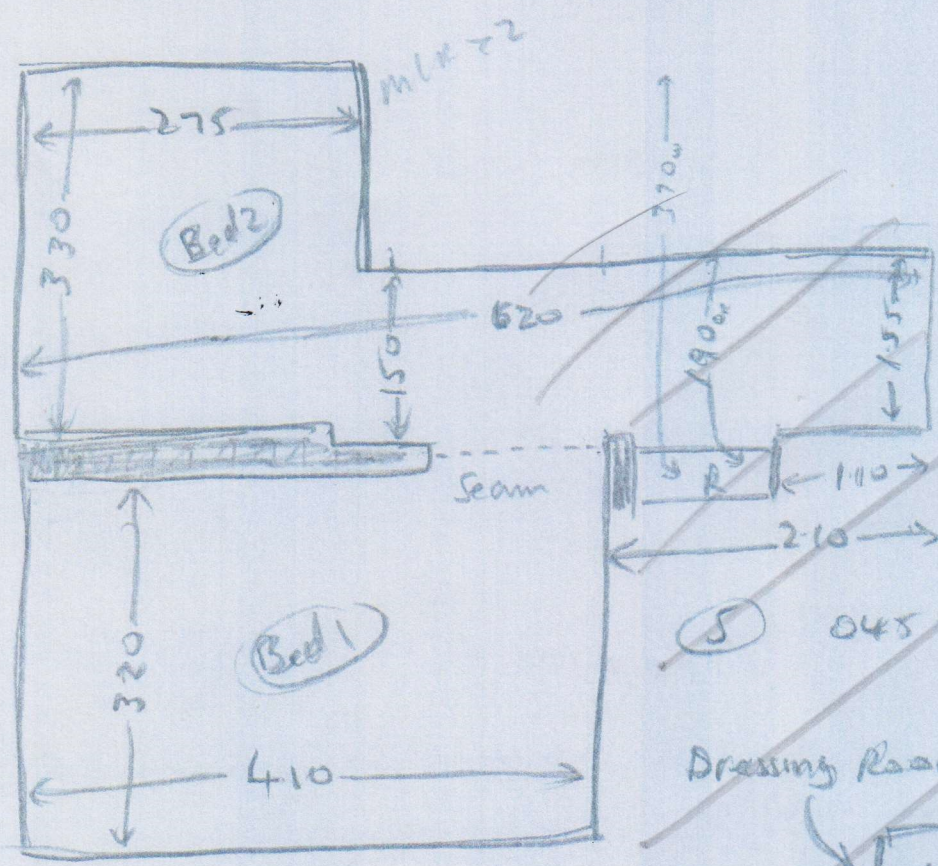

Layout

PITTFIELD!

535172

MRS J PITTFIELD
4 TAPESTRY COURT
SW14 8HS

11 of 2

an
Solid
W/boards
ext studs
Get parking
Permit from
customer

5 045 x 082

Dressing Room

mlr x 4
lux robes

Belgrave Twist 40

- BEC-4167

BED 1 = 420 x 400 (cut down to 420 x 340)

BED 2 = 290 x 400 (cut down to 290 x 340)

3 of 3

Layout

S35172