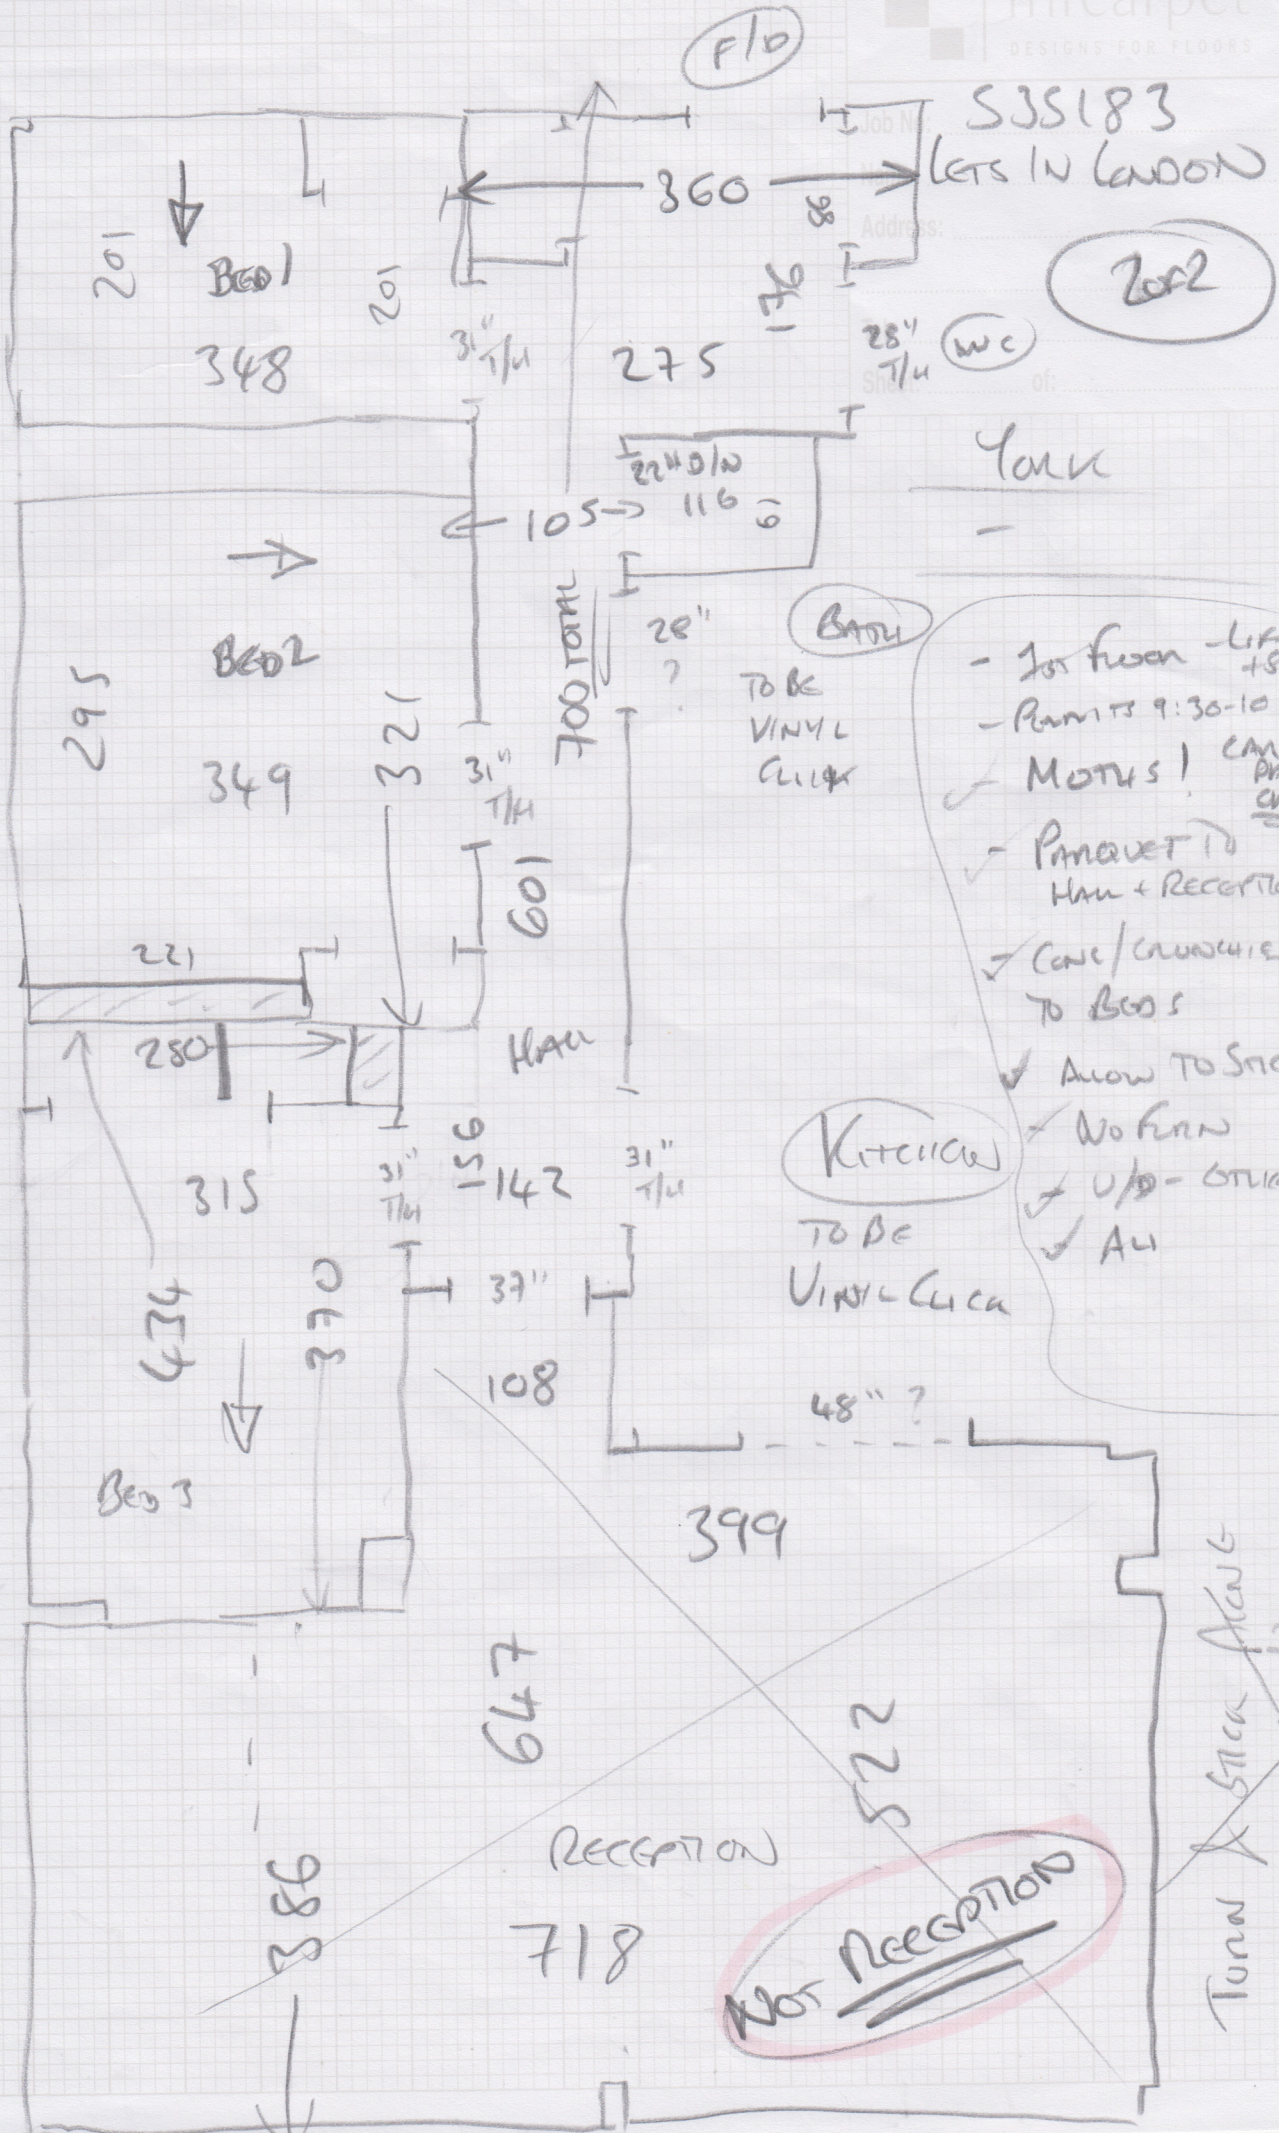

mrcarpets
DESIGNS FOR FLOORS

Job No: 535183
Name: SMITH
Address: (loft)
Tel:
Sheet: of:

York
— York 229
1010 x 500
215 x 500
= 61.25m²

Option 1
Exc. Reception

Job No: S35183
Address: LETS IN LONDON

202

WC

YORK

- Job from Lift + stairs
- PERMITS 9:30-10:30
- MOTUS! CAN PRIME OK
- Primer to Hall + Reception
- CARPETS/CRACKS TO BEDS
- Allow to stretch
- No FURN
- U/D - OTHERS
- All

~~Turn & Stick Along~~
~~This will be necessary~~