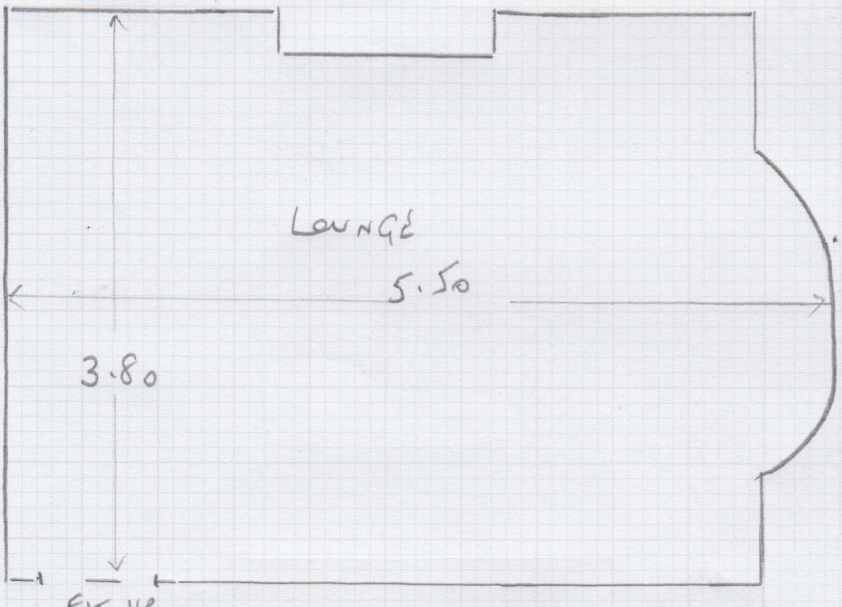

Job No: S35199

Name:

Address:

Tel:

Sheet: 01

1/2

CUT!
5.60 x 4m = Lounge

Job No: S35199

Name:

Address:

Tel:

Sheet:

2/2

CUTS + PLANS

4MT