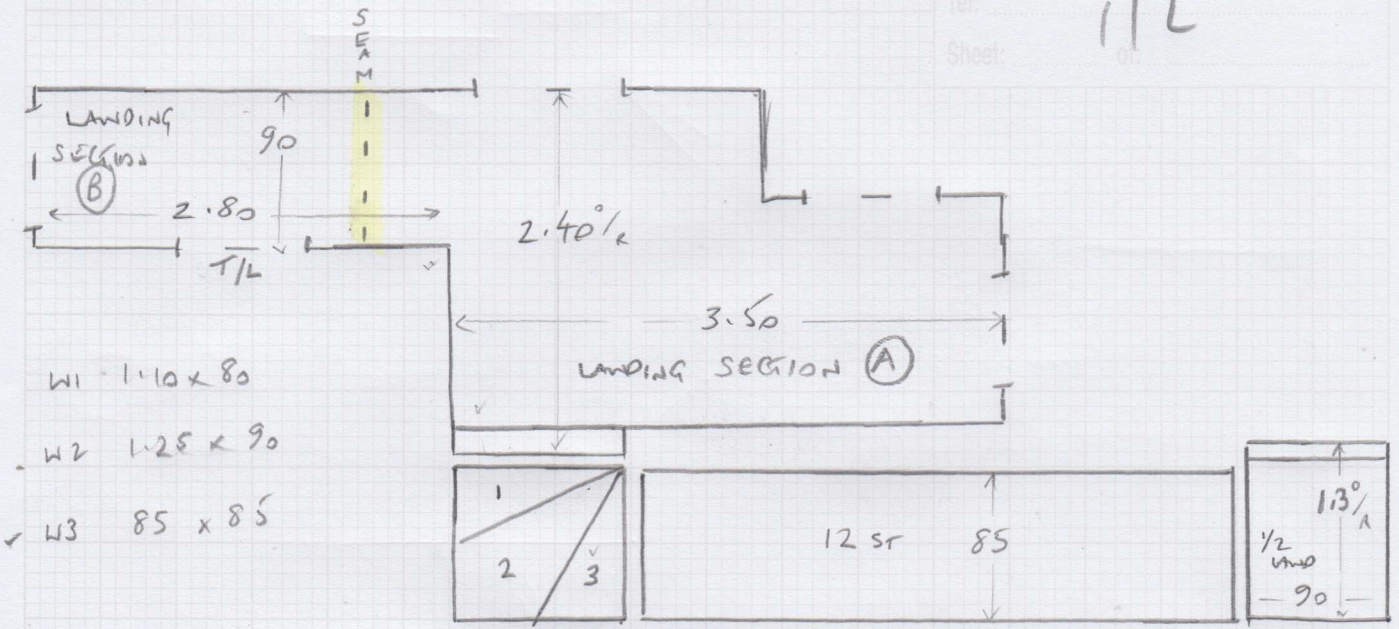

Job No: S35199

Name:

Address:

Tel:

Sheet: 01

1/2

CUT!
5.60 x 4m = Lounge

Job No: S35199

Name:

Address:

Tel:

Sheet:

2/2

CUTS + PLANS

4MT