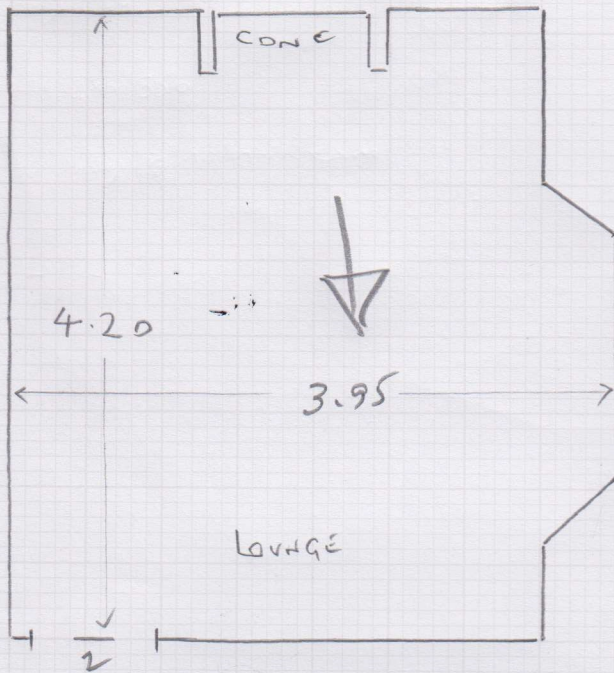

Job No: S35201

Name: Pusey

Address:

Tel:

Sheet:

LOF1

REVOLUTION SURFACING
- ONLY X

CUTS:

4.30 x 4m = LOUNGE

3.70 x 4m = FRONT BEDROOM
(CUT TO 370 x 360)