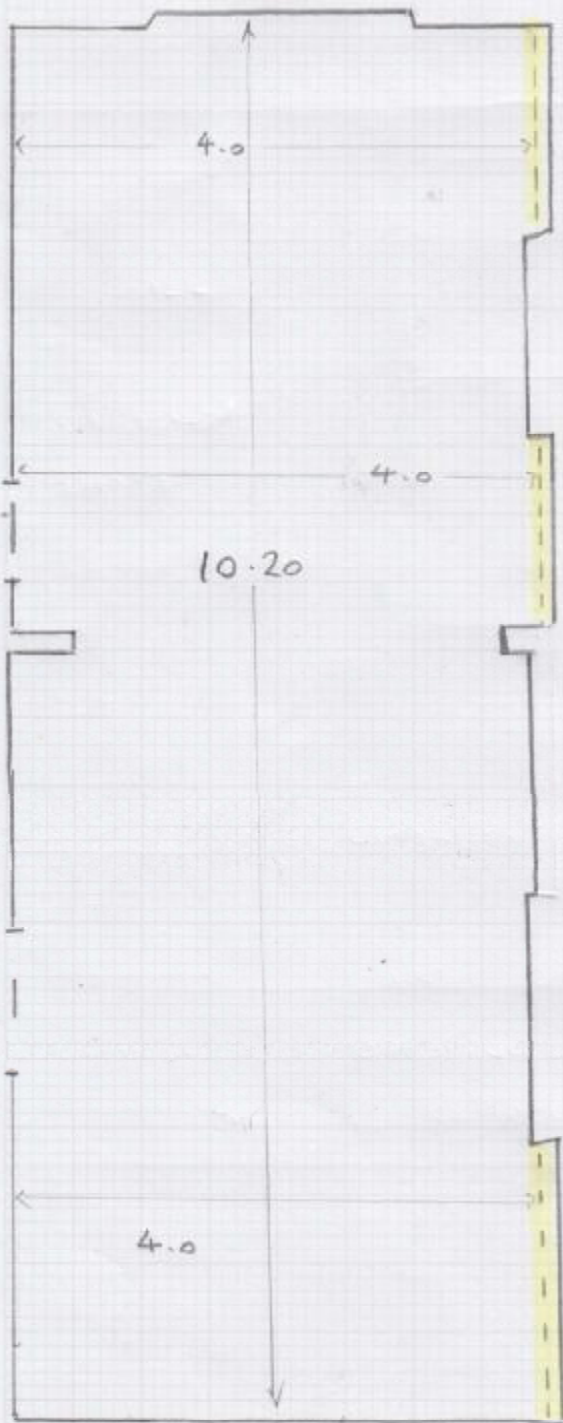

Job No: S35203

Name:

Address:

Tel:

Start:

1/1

CUT RUG FROM LOUNGE CARPET  
FOR THE HALL

CUT; 10.35 x 4.00