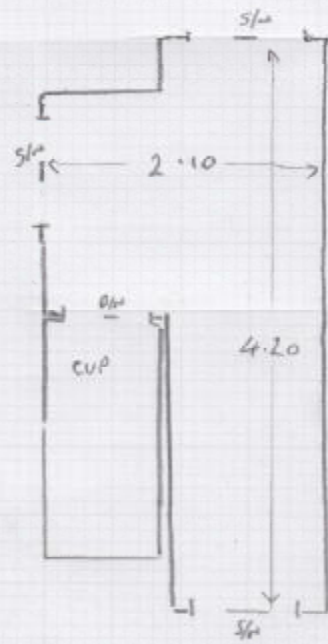

Job No: 535206

Name:

Address:

Tel:

Sheet:

1/1

HALL
JA CARWOT
DAIYA
CERAMIC; CLUSE

CUT 2.20x5M (CUT DOWN TO 2.20x4.30)