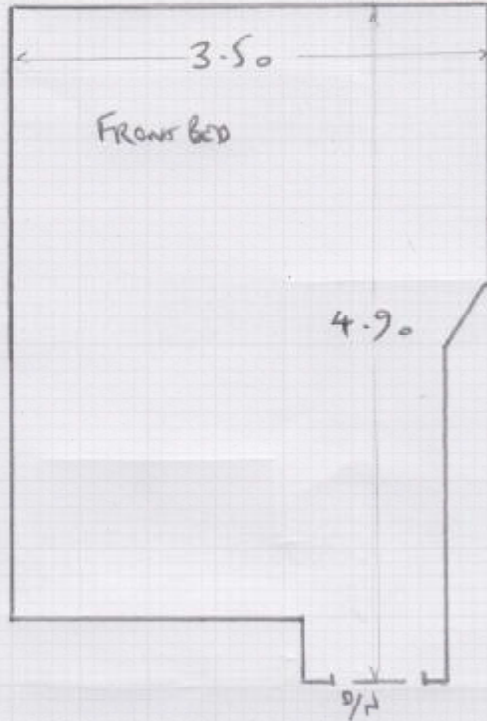

mrcarpets

DESIGN FOR FLOORS

Job No:

S35224

Name:

FRANCA

Address:

Tel:

Sheet:

of:

CUT  
3.60 x 5m

CUT  
5.35 x 4m