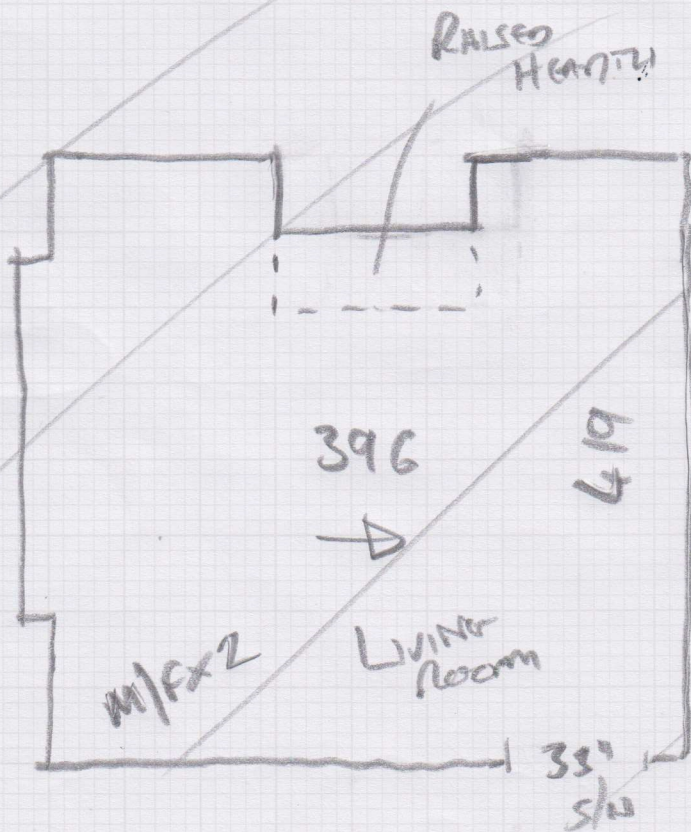

\* MUST CALL HAND WHEN  
30 MINS AWAY FOR ACCESS

Job No: 535231

Name: HANCASTLE

Address:

Tel:

LOFI

Sheet:

REVOLUTION Stone

- ONLY X

STUDY = 240 x 400

( CUT DOWN TO  
240 x 310 )

LIVING ROOM = 405 x 500