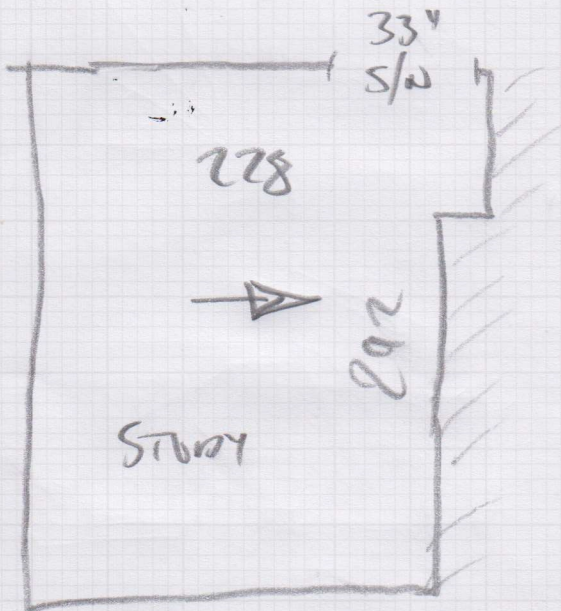

\* MUST CALL HAND WHEN  
30 MINS AWAY FOR ACCESS

Job No: 535231

Name: HANCASTLE

Address:

Tel:

LOFI

Sheet:

REVOLUTION Stone

- ONLY X

STUDY = 240 x 400

( CUT DOWN TO  
240 x 310 )

LIVING ROOM = 405 x 500