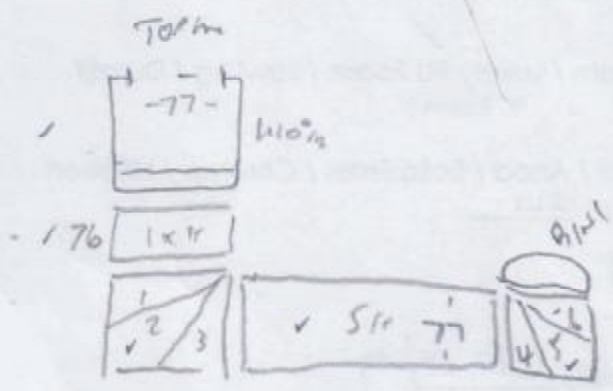

- ✓ W1 90x80
- ✓ W2 110x90
- ✓ W3 75x85
- ✓ W4 90x80
- ✓ L1 1.10x90
- ✓ L2 75x85
- ✓ B/H 90x50

- ✓ L7 90x80
- ✓ L8 110x90
- ✓ W9 77x85
- ✓ B/H 85x50

Job #: 535232

Name:
 Address:

2/3

970x400
 PLAN

430x400
 FRONT BED

250x400
 BED 3

CLEVELAND
 CLE-15

Job No: 535232

Name:

Address:

3/3

LOFT ROOM
580 x 400

York 402-230