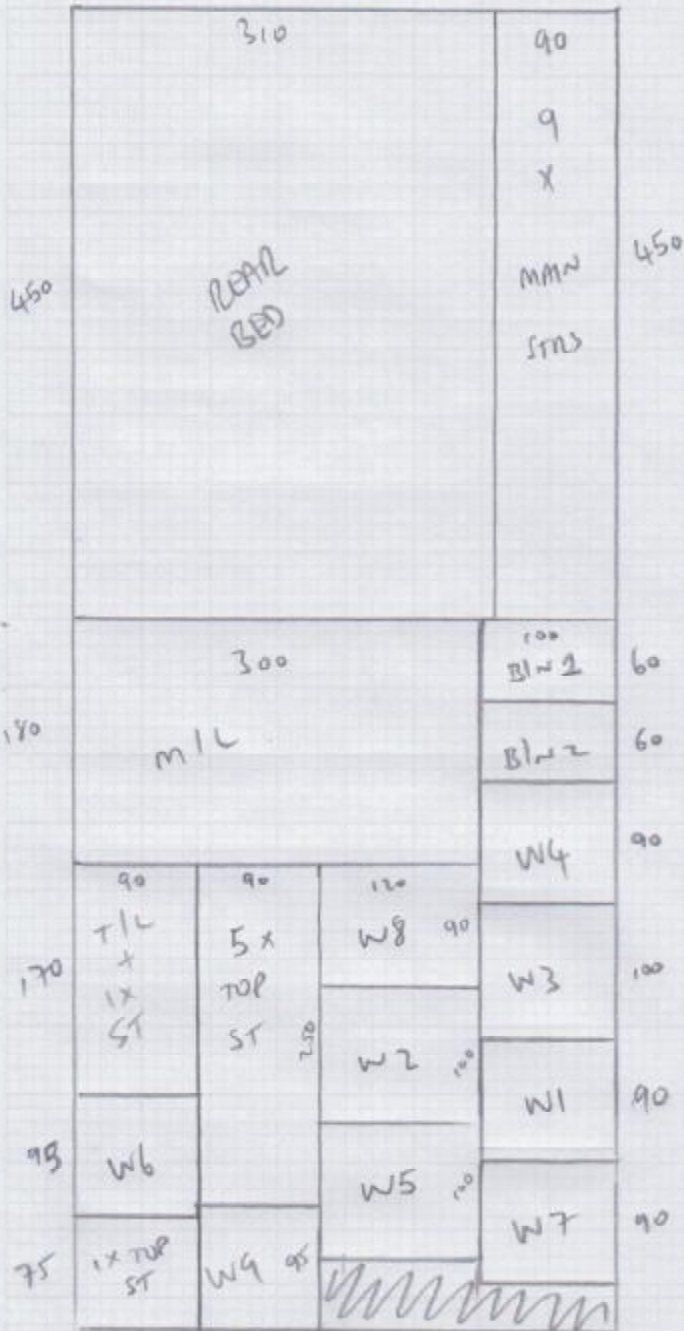

- ✓ W1 90x80
- ✓ W2 110x90
- ✓ W3 75x85
- ✓ W4 90x80
- ✓ L1 1.10x90
- ✓ L2 75x85
- ✓ B/H 90x50

- ✓ L7 90x80
- ✓ L8 110x90
- ✓ W9 77x85
- ✓ B/H 85x50

Job #: 535232

Name:
 Address:

2/3

970x400
 PLAN

430x400
 FRONT BED

250x400
 BED 3

CLEVELAND
 CLE-15

Job No: 535232

Name:

Address:

3/3

LOFT ROOM
580 x 400

York 402-230