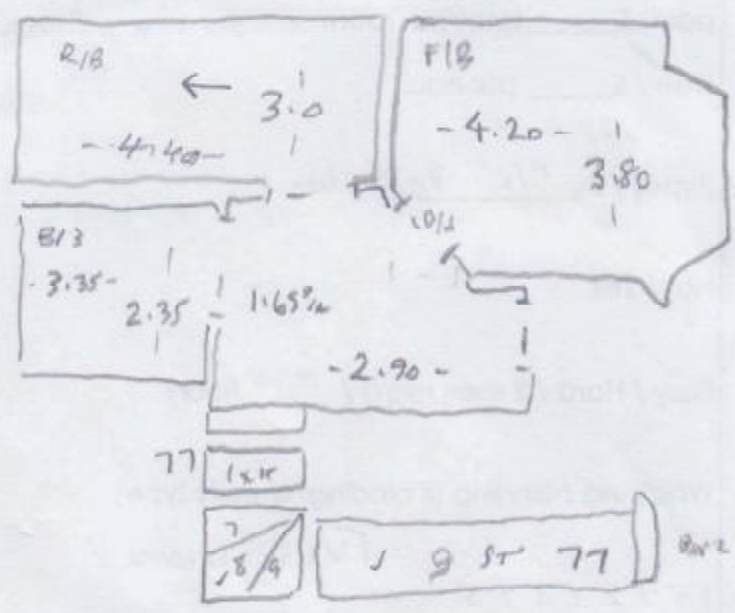

- ✓ W1 90x80
- ✓ W2 110x90
- ✓ W3 75x85
- ✓ W4 90x80
- ✓ L1 1.10x90
- ✓ L2 75x85
- ✓ B/H 90x50

- ✓ L7 90x80
- ✓ L8 110x90
- ✓ W9 77x85
- ✓ B/H 85x50

Job #: 535232

Name:
 Address:

2/3

970x400
 PLAN

430x400
 FRONT BED

250x400
 BED 3

CLEVELAND
 CLE-15

Job No: 535232

Name:

Address:

3/3

LOFT ROOM
580 x 400

York 402-230