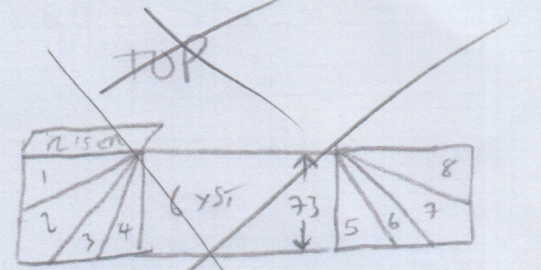

Job No: C535238

Name: LARKIN

Address:

Tel:

Sheet: C of:

Runner TO (14) STPS, Fixed WIDTH

LAYOUT FYI * NET MEASURES

Please
NOTE
TOP
STAIRS
NOT
INCLUDED

MAIN STPS
(3)
53cm WIDE
Fixed WIDTH

- W1 = 75 x 83
- W2 = 75 x 110
- W3 = 80 x 105
- W4 = 80 x 73
- W5 = 75 x 83
- W6 = 75 x 110
- W7 = 85 x 110
- W8 = 75 x 110

MAIN
(RICH PLANS)

LOFT ROOM 710 x 610