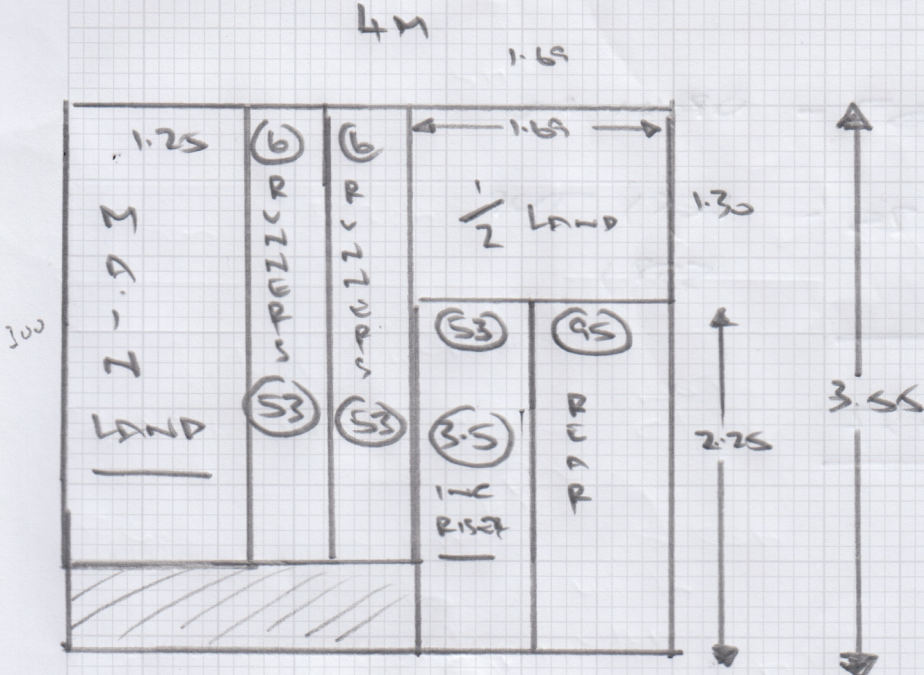

Job No: C535238

Name: LARKIN

Address:

Tel:

Sheet: C of:

Runner TO (14) STPS, Fixed WIDTH

LAYOUT FYI * NET MEASURES

Please
NOTE
TOP
STAIRS
NOT
INCLUDED

MAIN STPS
(3)
53cm WIDE
Fixed WIDTH

- W1 = 75 x 83
- W2 = 75 x 110
- W3 = 80 x 105
- W4 = 80 x 73
- W5 = 75 x 83
- W6 = 75 x 110
- W7 = 85 x 110
- W8 = 75 x 110

MAIN
(RICH PLANS)

LOFT ROOM 710 x 610