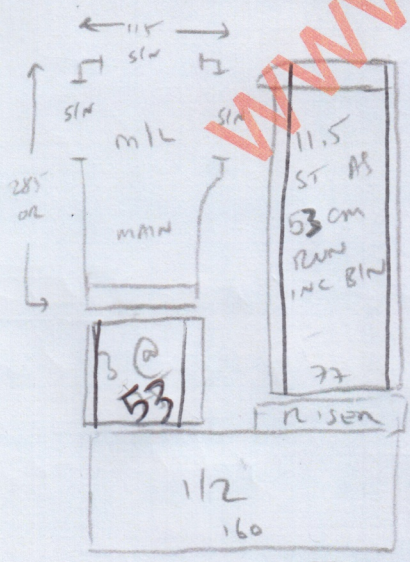

Job No: C535238

Name: LARKIN

Address:

Tel:

Sheet: C of:

Runner TO (14) STPS, Fixed WIDTH

LAYOUT FYI * NET MEASURES

Please
NOTE
TOP
STAIRS
NOT
INCLUDED

MAIN STPS
(3)
53cm WIDE
Fixed WIDTH

- W1 = 75 x 83
- W2 = 75 x 110
- W3 = 80 x 105
- W4 = 80 x 73
- W5 = 75 x 83
- W6 = 75 x 110
- W7 = 85 x 110
- W8 = 75 x 110

MAIN
(RICH PLANS)

LOFT ROOM 710 x 610