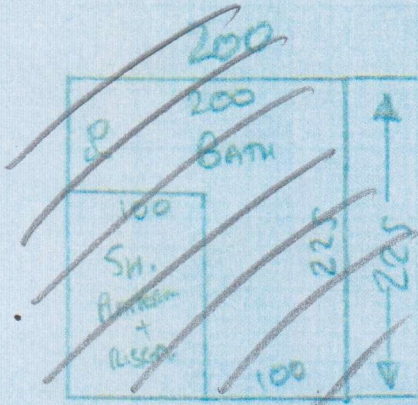

S35262

~~Wm~~
The Williams Trust

1 of 4

~~Basic carpet~~
~~Wm~~

Sitting Room = 440×500

Carpet 1 = 635×500

Carpet 2 = 360×500

1435×500

$= 71.75 \text{m}^2$

Revauna

Supreme

- Pewter

* Collect Carpets from Warren Estate Agents
139 Lower Richmond Rd
SW15 1E2

S35262
~~Lot 4~~
 The William Trust

Lot 4

~~XXXXXXXXXXXX~~
~~XXXXXXXXXXXX~~

BATH 310×200
 Kitchen 655×400

$= 24.4m^2$

LINCOLN VINYL

BETWADY