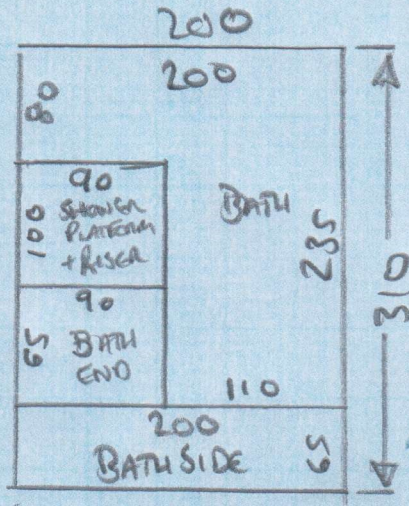

S35262

~~Wm~~
The Williams Trust

1 of 4

~~Basic carpet~~
~~Wm~~

Sitting Room = 440×500

Carpet 1 = 635×500

Carpet 2 = 360×500

1435×500

$= 71.75 \text{m}^2$

Revauna

Supreme

- Pewter

* Collect Carpets from Warren Estate Agents
139 Lower Richmond Rd
SW15 1E2

S35262
~~Lot 4~~
 The William Trust

Lot 4

~~XXXXXXXXXXXX~~
~~XXXXXXXXXXXX~~

BATH 310×200
 Kitchen 655×400

$= 24.4m^2$

LINCOLN VINYL

BETWADY