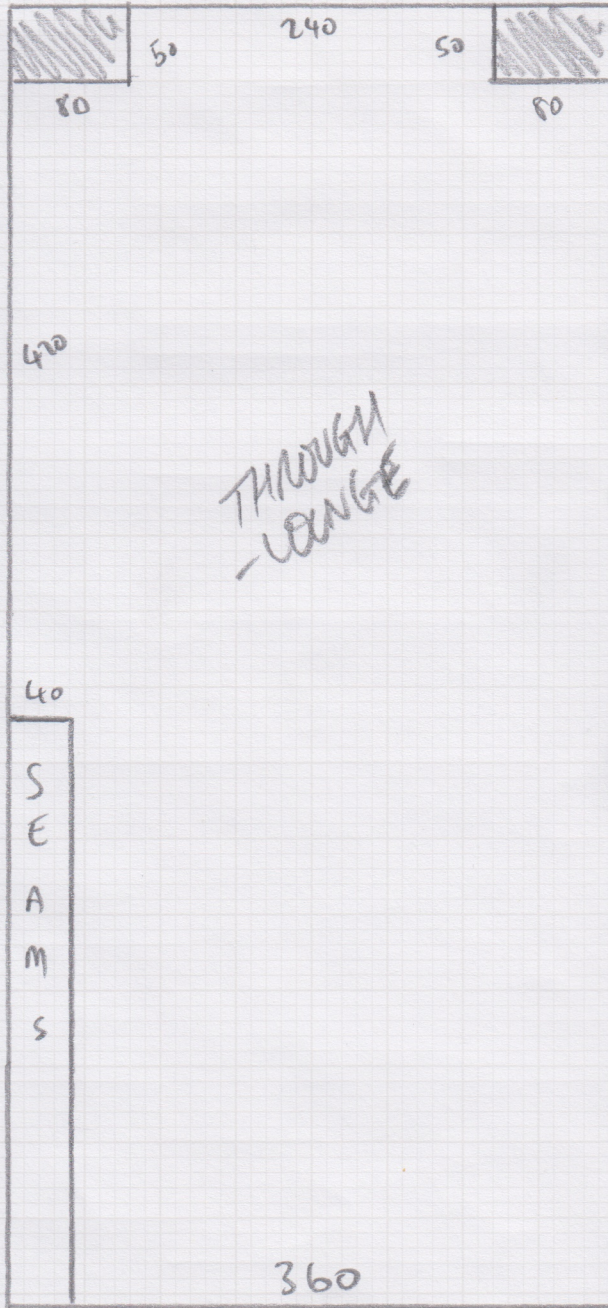

400

860

THROUGH
- LOUNGE

40

S
E
A
M
S

360

(WESTEX WESTLAND VELVET
VANILLA)

860 x 400

- EX SIE
- NEW HD PU FOAM
- 2x MF
- UPFAST + LEAVE OUTSIDE
- MOTHS!!
- NEW GAO (BAR)
- SEAMS TO ARCOVES

mrcarpets
DESIGNS FOR FLOORS

Job No: S35271
 Name:
 Address: 111
 Tel: DALTON
 Sheet: of:

THROUGH
- LOUNGE
3x SR

378

447

845

72 192 72

50

SEAM

62

314

376

SE

110

113

415

415 - 353 = 062

376 NEW FOR TOTAL
WIDTH BEFORE ARCOVES
FOR SEAMS
(YOU HAD 400 ON
WIDTH TO COVER
THIS)