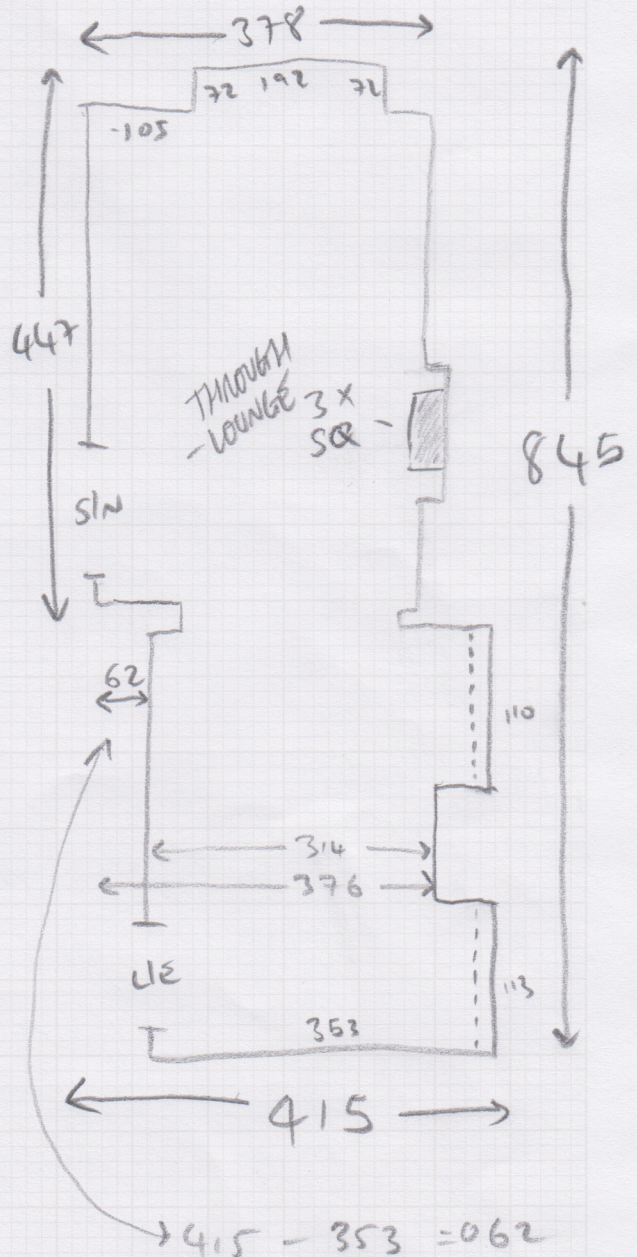

400

860

THROUGH
- LOUNGE

40

S
E
A
M
S

360

(WESTEX WESTLAND VELVET
VANILLA)

860 x 400

- EX SIE
- NEW HD PU FOAM
- 2x MF
- UPFAST + LEAVE OUTSIDE
- MOTHS!!
- NEW GAO (BAR)
- SEAMS TO ARCOVES

mrcarpets
DESIGNS FOR FLOORS

Job No: S35271
 Name:
 Address: 111
 Tel: DALTON
 Sheet: of:

THROUGH
- LOUNGE
3x SR

378

447

845

72 192 72

50

SEAM

62

314

376

SE

110

113

415

415 - 353 = 062

376 NEW FOR TOTAL
WIDTH BEFORE ARCOVES
FOR SEAMS
(YOU HAD 400 ON
WIDTH TO COVER
THIS)