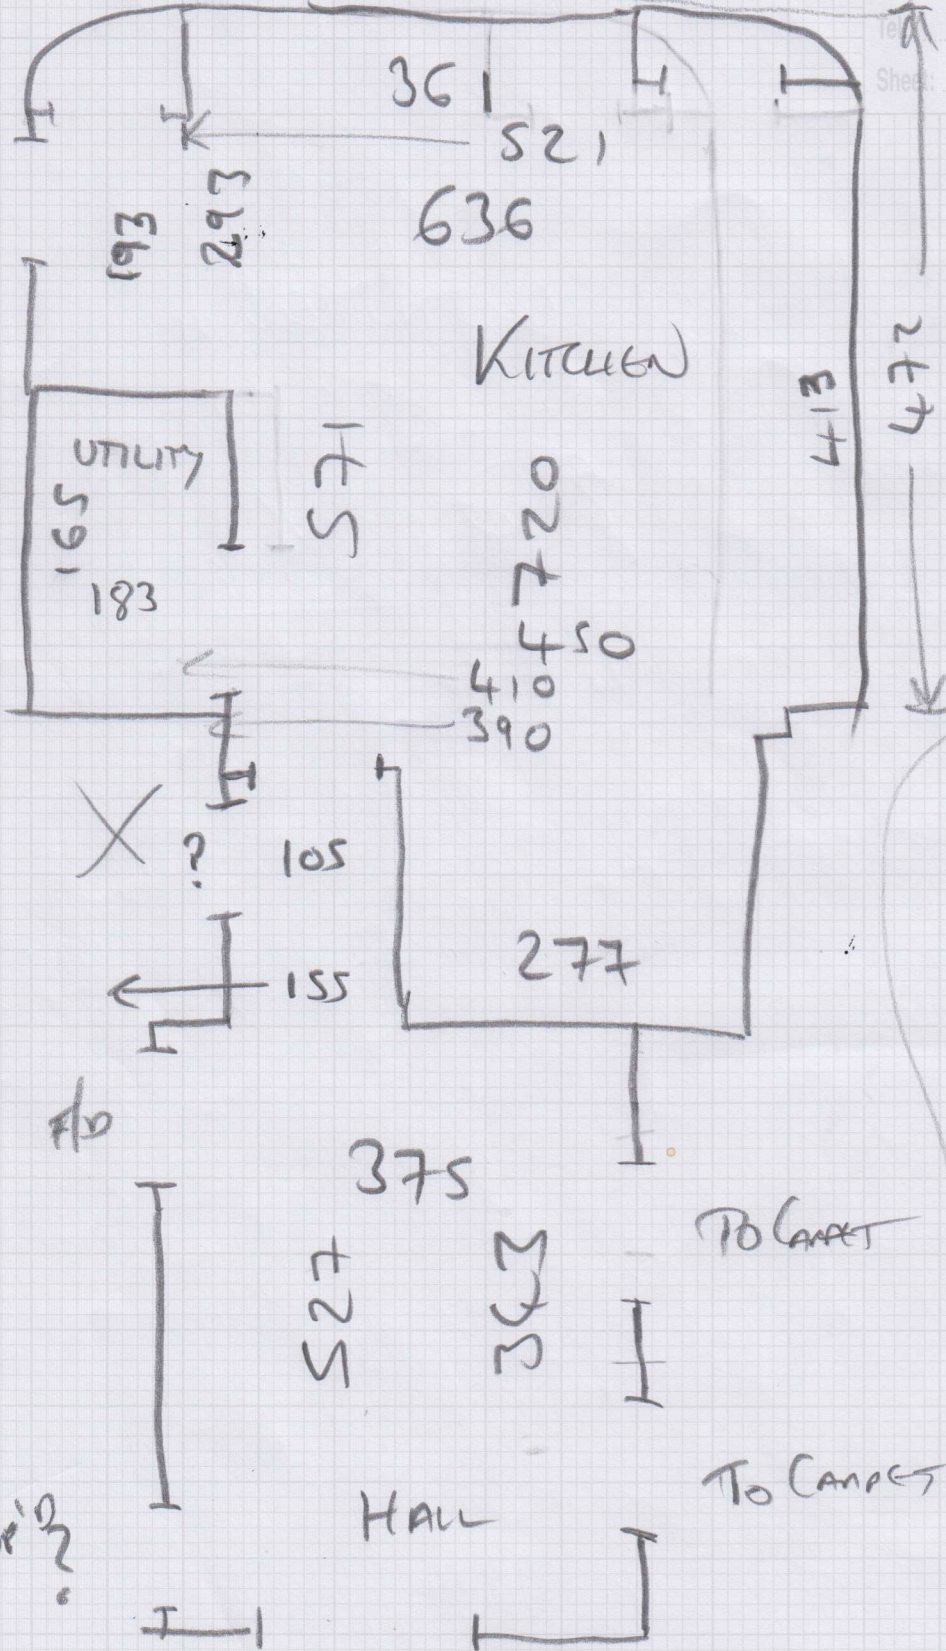

LVT ONLY

ROOTS 55E12
- LAUREL OAK
51229

37 x 1.67m²
PLANKS

10.2 x 40.8m
PLANKS

mrcarpet
DESIGNS FOR FLOORS

S35220

McWHIRTER

10/1

55.23m²
NETT

- All CONC. (SMOOTH BUT GAPPY)
- JUMPAX TO BE LAID T/OUS ✓
- NO UNITS IN
- PRIME JUMPAX + FIT LVT

To CARPET

↓ FRONT