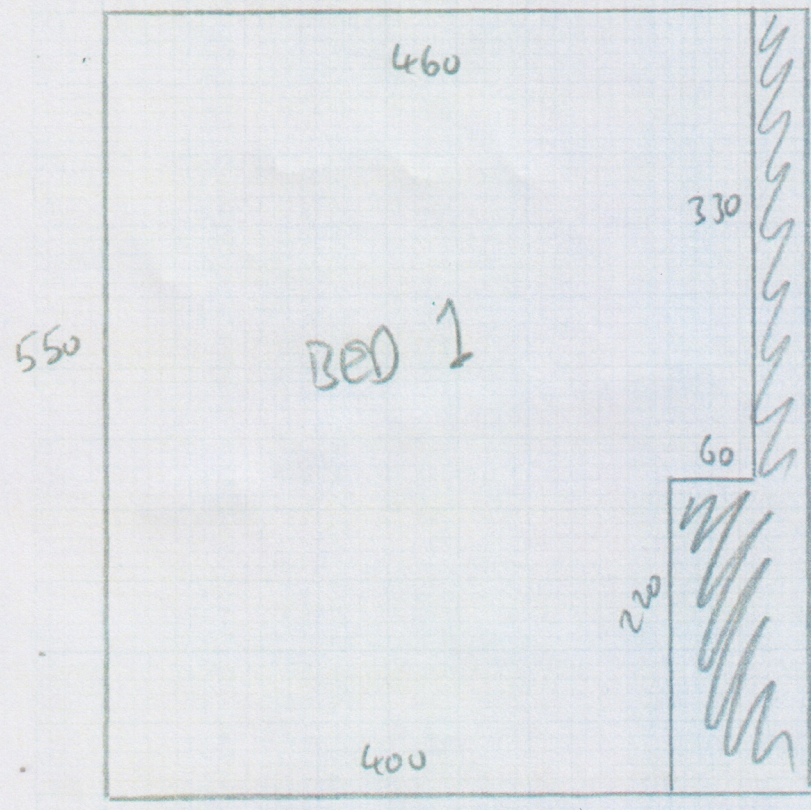

535298

2/2

Brooklyn  
W09-

550 x 500 - BED 1 ✓

~~435 x 500 - LOUNGE~~

450 x 400 - BED 2 ✓

290 x 400 - STUDY ✓

~~788 sq ft~~