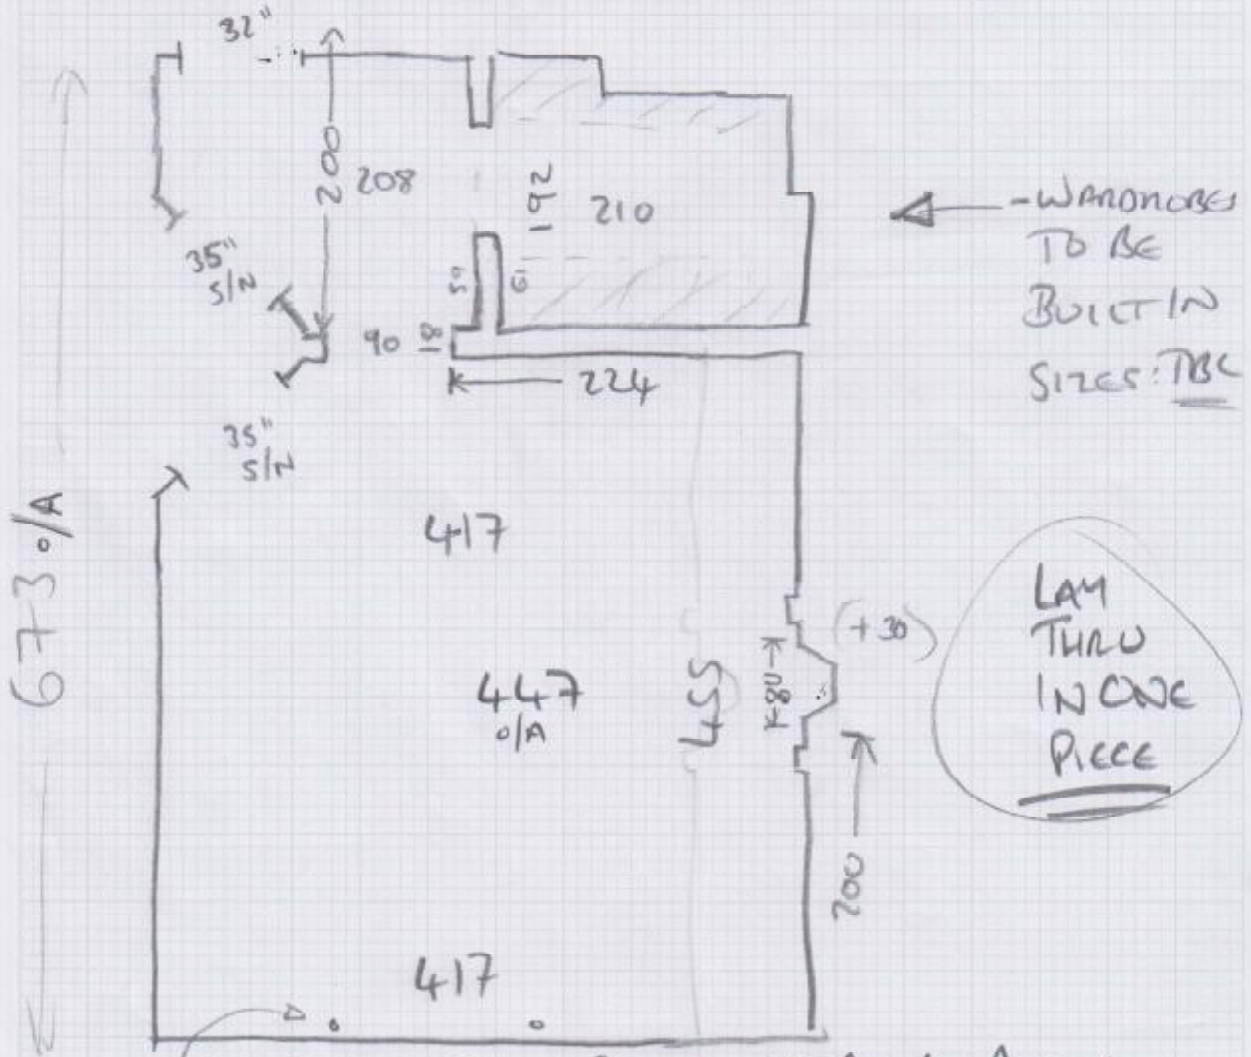

NATURAL LOOP BATH - COND
690 x 457

Job No: 535310
Name: HAMBLAR
Address:

- BATH TILES NOT IN, LIKELY ~ 20mm HIGH WHEN FINISHED (PLY BY BUILDOR TO ROOM MIN IMPACT HEIGHT FOR PAN/TUB!) Tel: Sheet

- Old School Style RADIATOR TO GO IN AFTER CARPET
- CUSTOMER MAY HAVE 6mm PLY BY BUILDOR
- " " " WOOD TRIMS TO FLOORSCAPES ON LANDING
- HEARTH TILES MAY BE REMOVED, ALLOW TO FIT IN TO FIREPLACE ACCESS