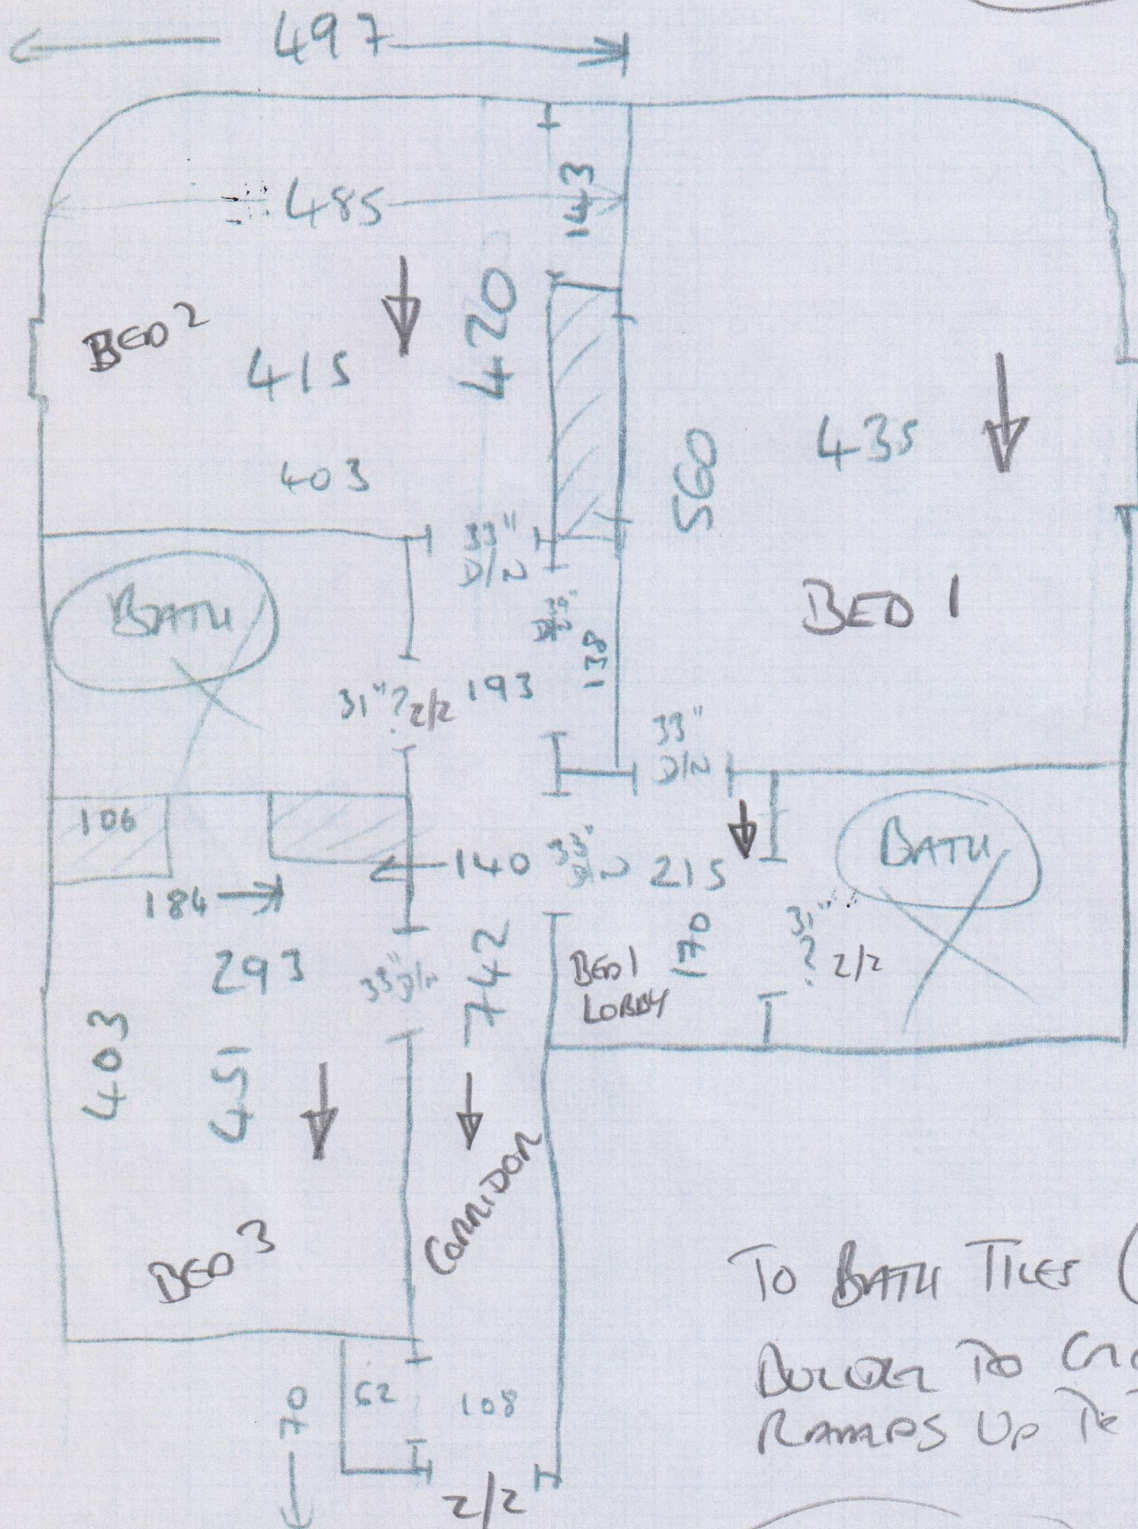

S3S313
McWINTER

10F4

CLEVELAND

-CE-05

430x500

765x500

575x500

675x500

DINING ROOM =

530 x ~~480~~
500

3000x500

500

450

575

Bed 1

575

425

675

LOUNGE

675

250

470

S35313

McWhirter

2014

535313
McWhirter

3086

SATIN BRASS

535313
McWHINTER

4006