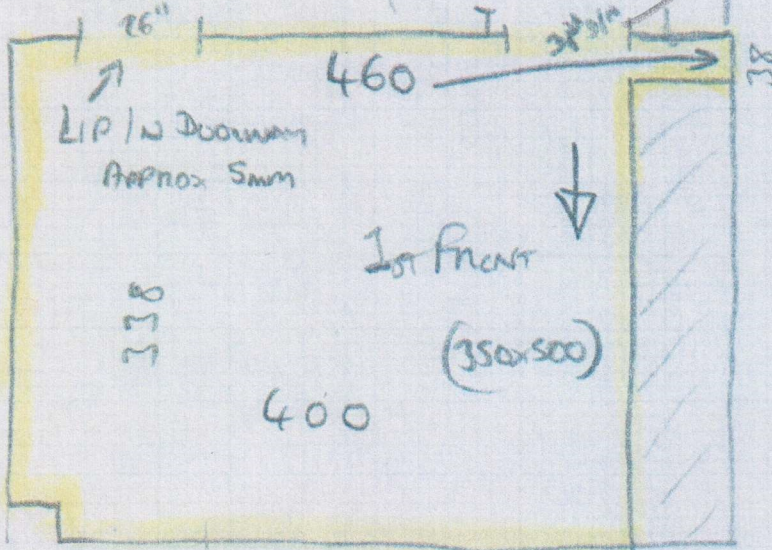

535319
NICKELS

1064

NEW GROUND
- WOODSTOCK

1010 x 400

= 40.4m²

PHASE 1 =
4 x BEOS ONLY
+
C/R RUNNING
@ WAREHOUSE

micarpet

535319
NICKELS

40ft

MATCH UP
HEADING/BONE
DESIGN

Riser = 17x68

RUNNER

15mm
TILES
NO CLEARANCE UNDER
ROCKET DOOR!

20mm
TILES
NO DOOR

WAVE @ 61

51cm
RUNNER

CUT @
W/1 PHASE 1