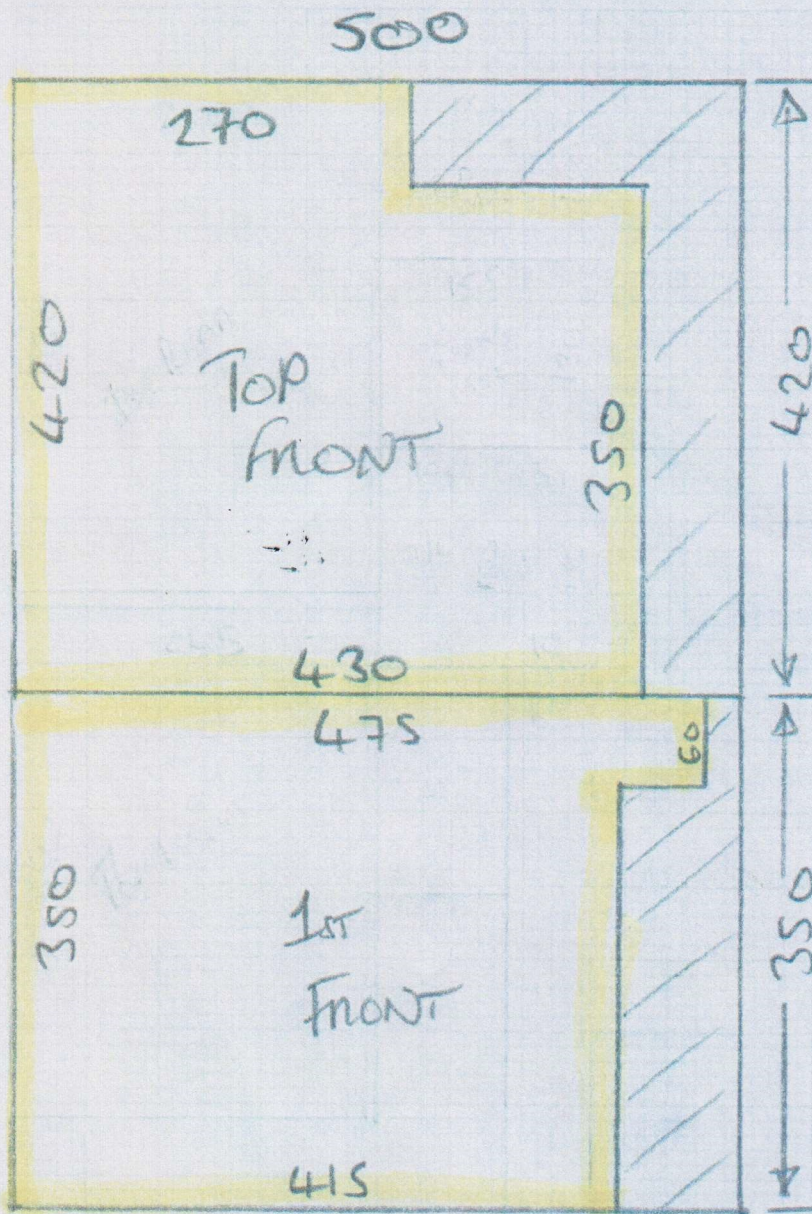

535319
NICKELS

1064

NEW GROUND
- WOODSTOCK

1010 x 400

= 40.4m²

PHASE 1 =
4 x BEOS ONLY
+
C/R RUNNING
@ WAREHOUSE

micarpet

535319
NICKELS

2044

Yonk

 - Yon-227

 420 x 500
 350 x 500

535319
NICKELS
30FL4

20mm Tiles
NO Clearance Chosen
Pocket Door!

Yonka

535319
NICKELS

40ft

MATCH UP
HEADING/BONE
DESIGN

Riser = 17x68

RUNNER

15mm
TILES
NO CLEARANCE UNDER
ROCKET DOOR!

20mm
TILES
NO DOOR

WAVE @ 61

51cm
RUNNER

CUT @
W/1 PHASE 1