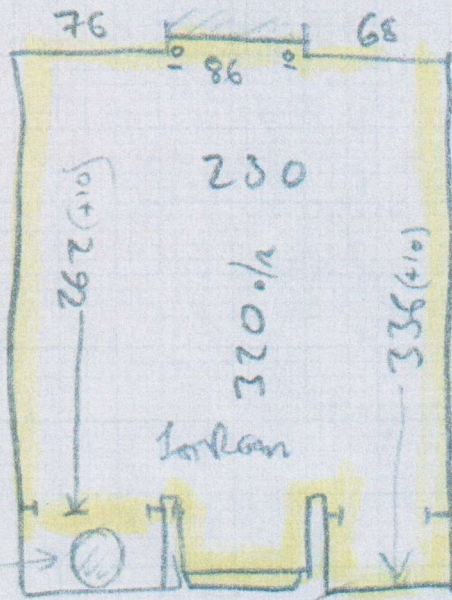

535319
NICKELS

1064

NEW GROUND
- WOODSTOCK

1010 x 400

= 40.4m²

PHASE 1 =
4 x BEOS ONLY
+
C/R RUNNING
@ WAREHOUSE

micarpet

535319
NICKELS

2044

Yonk

 - Yon-227

 420 x 500
 350 x 500

535319
NICKELS
30FL4

20mm Tiles
NO Clearance Chosen
Pocket Door!

Yonka

535319
NICKELS

40ft

MATCH UP
HEADING/BONE
DESIGN

Riser = 17x68

RUNNER

15mm
TILES
NO CLEARANCE UNDER
ROCKET DOOR!

20mm
TILES
NO DOOR

WAVE @ 61

51cm
RUNNER

CUT @
W/1 PHASE 1