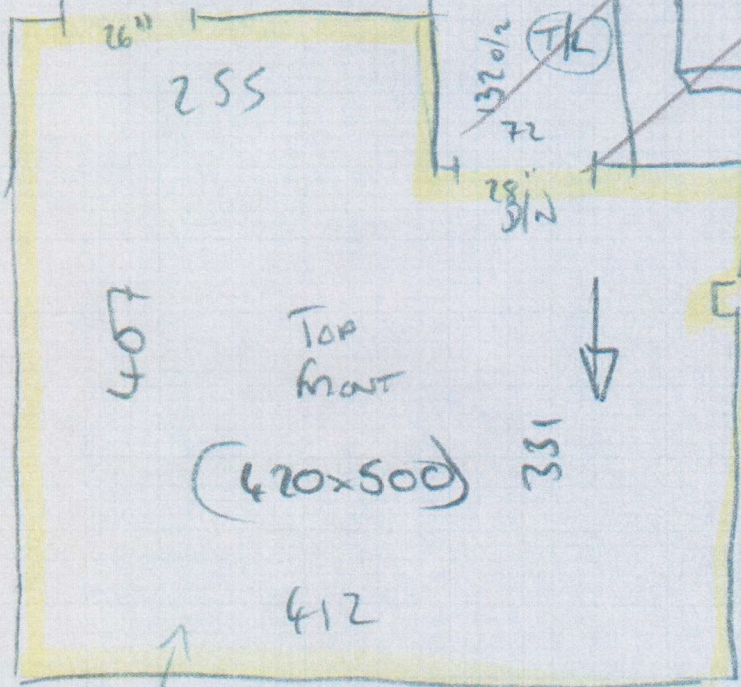

535319
NICKELS

1064

NEW GROUND
- WOODSTOCK

1010 x 400

= 40.4m²

PHASE 1 =
4 x BEOS ONLY
+
C/R RUNNING
@ WAREHOUSE

micarpet

535319
NICKELS

2044

Yonk

 - Yon-227

 420 x 500
 350 x 500

535319
NICKELS
30FL4

20mm Tiles
NO Clearance Chosen
Pocket Door!

Yonka

535319
NICKELS

40ft

MATCH UP
HEADING/BONE
DESIGN

Riser = 17x68

RUNNER

15mm
TILES
NO CLEARANCE UNDER
ROCKET DOOR!

20mm
TILES
NO DOOR

WAVE @ 61

51cm
RUNNER

CUT @
W/1 PHASE 1