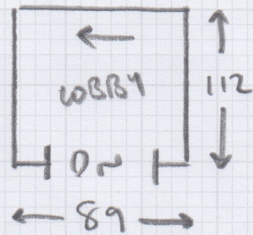

4xST = 45x76

mrcarpet
DESIGNS FOR FLOORS

Job No: S35346

Name:

Address:

Tel:

Sheet: 1/2

Job No: 535346