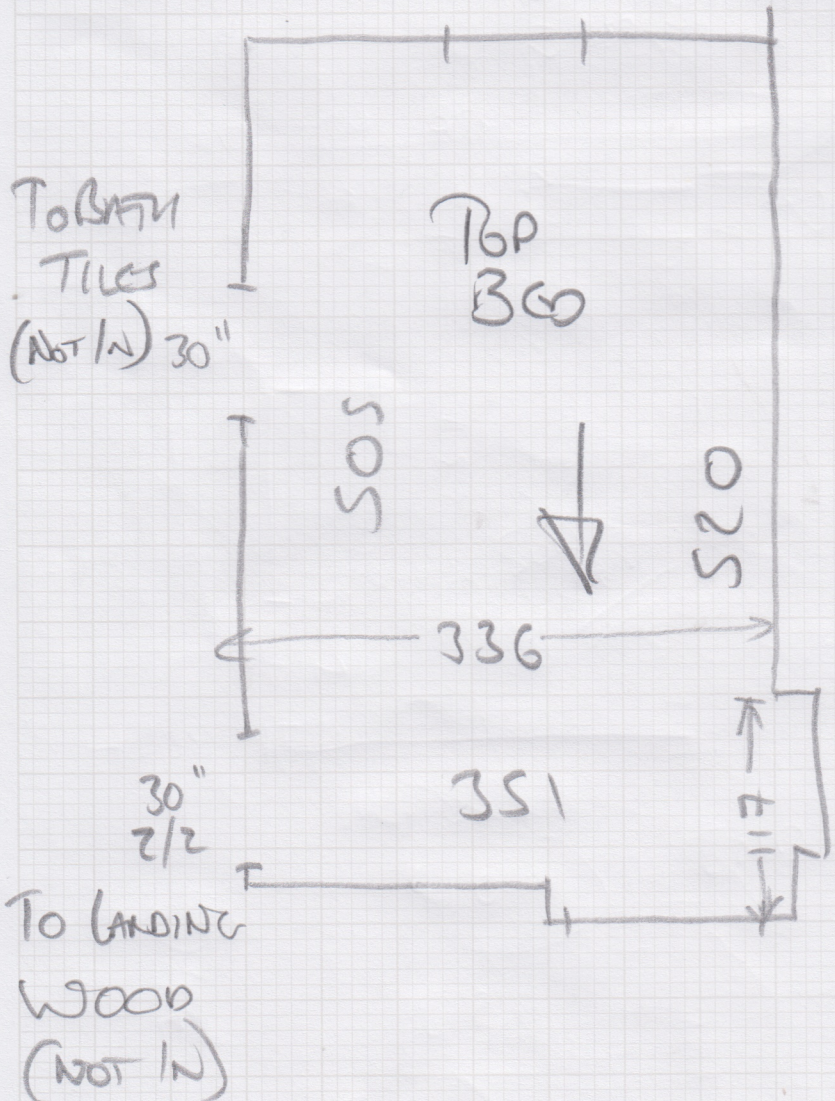

N.B CHECK WITH CUSTOMER ON
WEAVING CARPET LONG IN DOORWAYS

Job No: 535356

Name: TURNER

Address:

Tel:

Sheet: 1 OF 1

GAVES CURBOARD

535 x 400

CORRAL
LINWOOD
CAPPUCINO

5.35 x 4.00 m