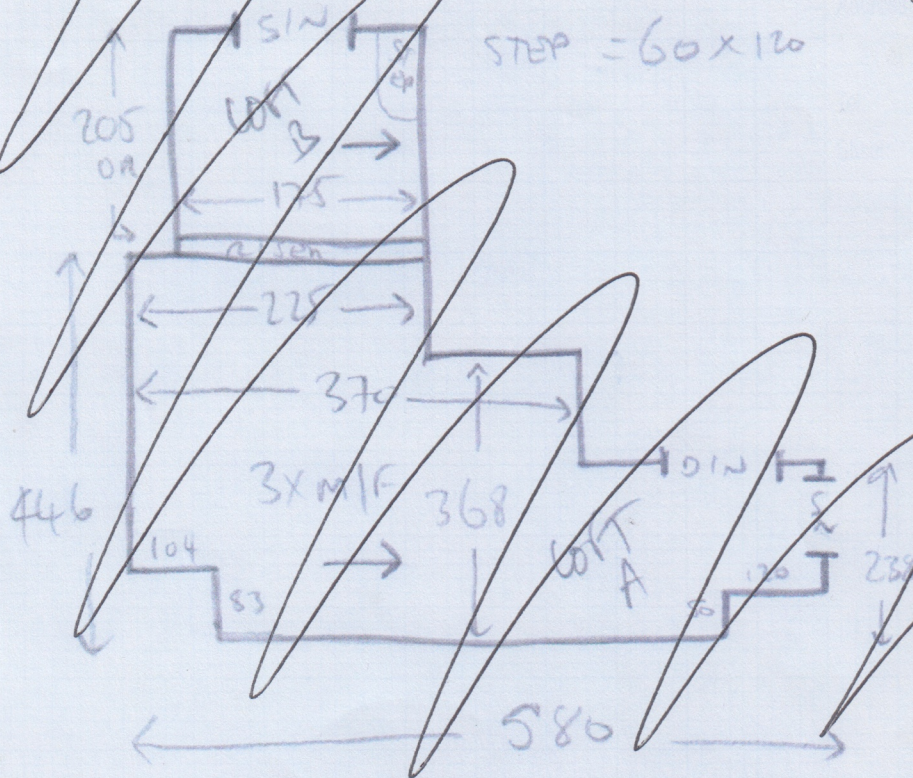

LAYOUT  
NET  
MEASUREMENTS

GARDNER

~~535368~~

535368

STEP = 60 x 120

1/1

£59  
NOW £50.15

NOT MEASURED - JULIE STUDY

330 x 290

JAMES ROOM

320 x 490

KEEP ON FILE

UPPER H201

MOONSHADOW

C113/  
C101