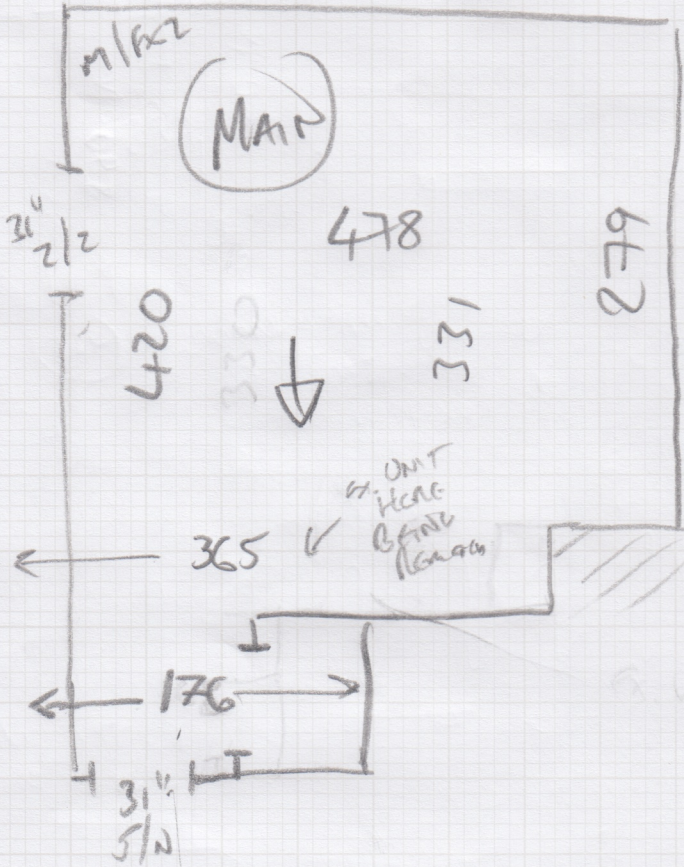

* ON PARQUET

mrcarpets
DESIGNS FOR FLOORS

Job No: 535383

Name: Punter

Address:

Tel:

Sheet: of:

435 x 500

365 x 400