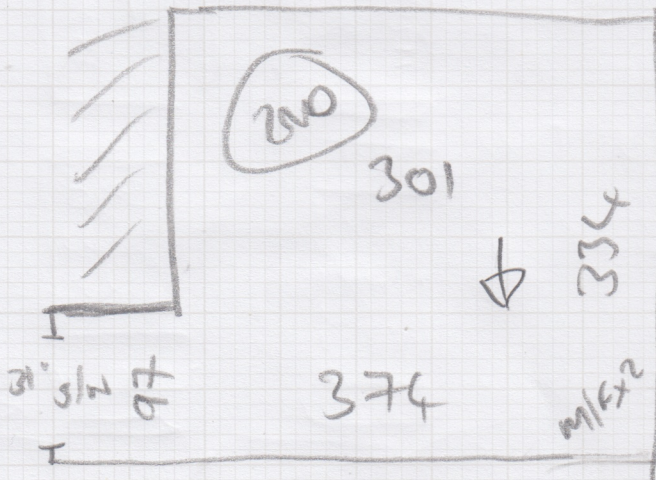

* ON PARQUET

mrcarpets
DESIGNS FOR FLOORS

Job No: 535383

Name: Punter

Address:

Tel:

Sheet: of:

435 x 500

365 x 400