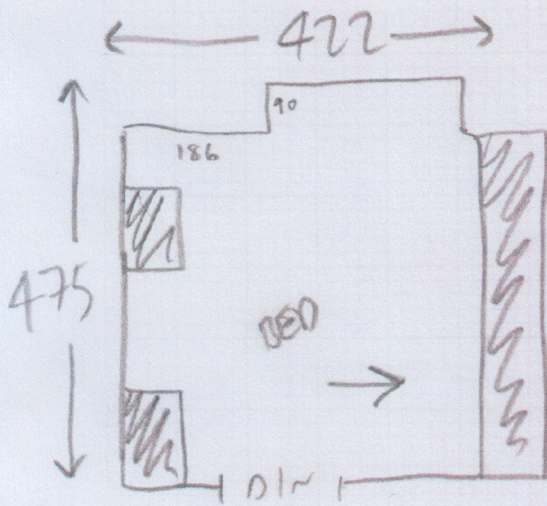

S35389

435x500

CUST TO REMOVE PERIMETER
BEADING

FULL WOOD PREP INC PAPER

NO JLD

1X MIF

ADVISED CUST THERE'S NOTHING
WE CAN DO ABOUT SLOPE IN
FLOOR