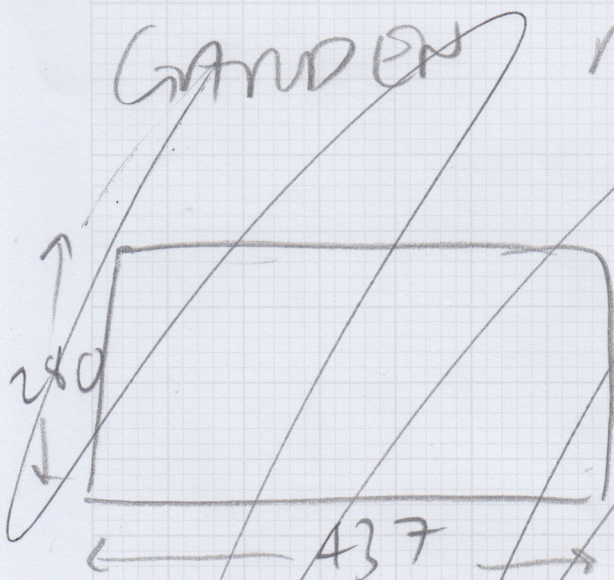

400

	64	64	64	64	msen	30
wo	3	3	3	3	4	1

msen = 20 x 75

11xst = 45 x 79

BlN = 45 x 95

64cm runner

WHIPPING IN DK PURPLE

CUST TO REMOVE

BEADING UNDER

LAND NOSE

ZIG ZAG - 10cm PAT REPEAT

GARDEN ROOM

290 x 500

4xmf - CUST TO CLEAR AS MUCH AS POSSIBLE

CHIP BOARD, REK
PUM

RUG TO DELIVER TO
SITE - 274 x 432