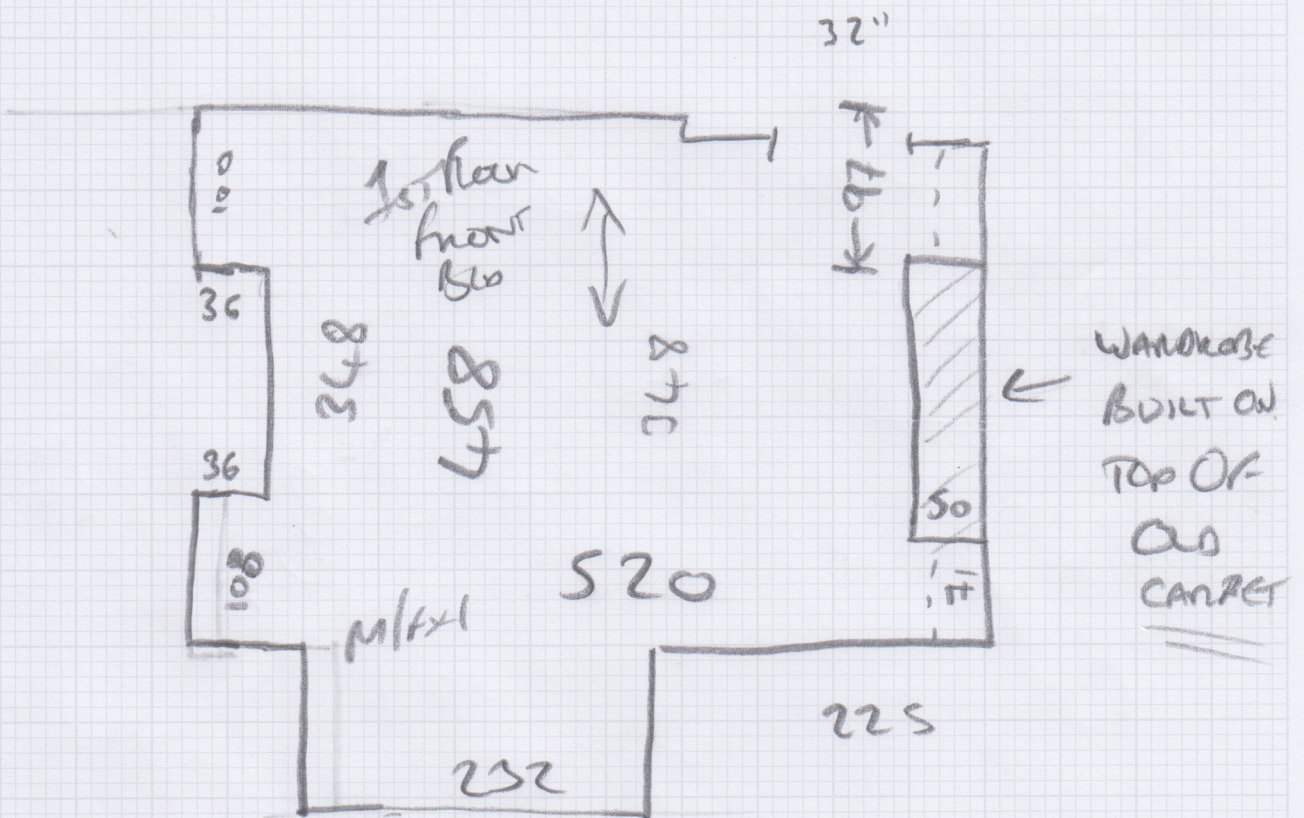

Job No: 535404

Name: COMLEY

Address:

Tel:
Sheet: 1 OF 1

* CUSTOMER TO FIT OWN
WOOD THRESHOLD

BROOKLYN BRO-NOT-PAELINEN

SEAM EACH
SIDE OF
WARDROBE