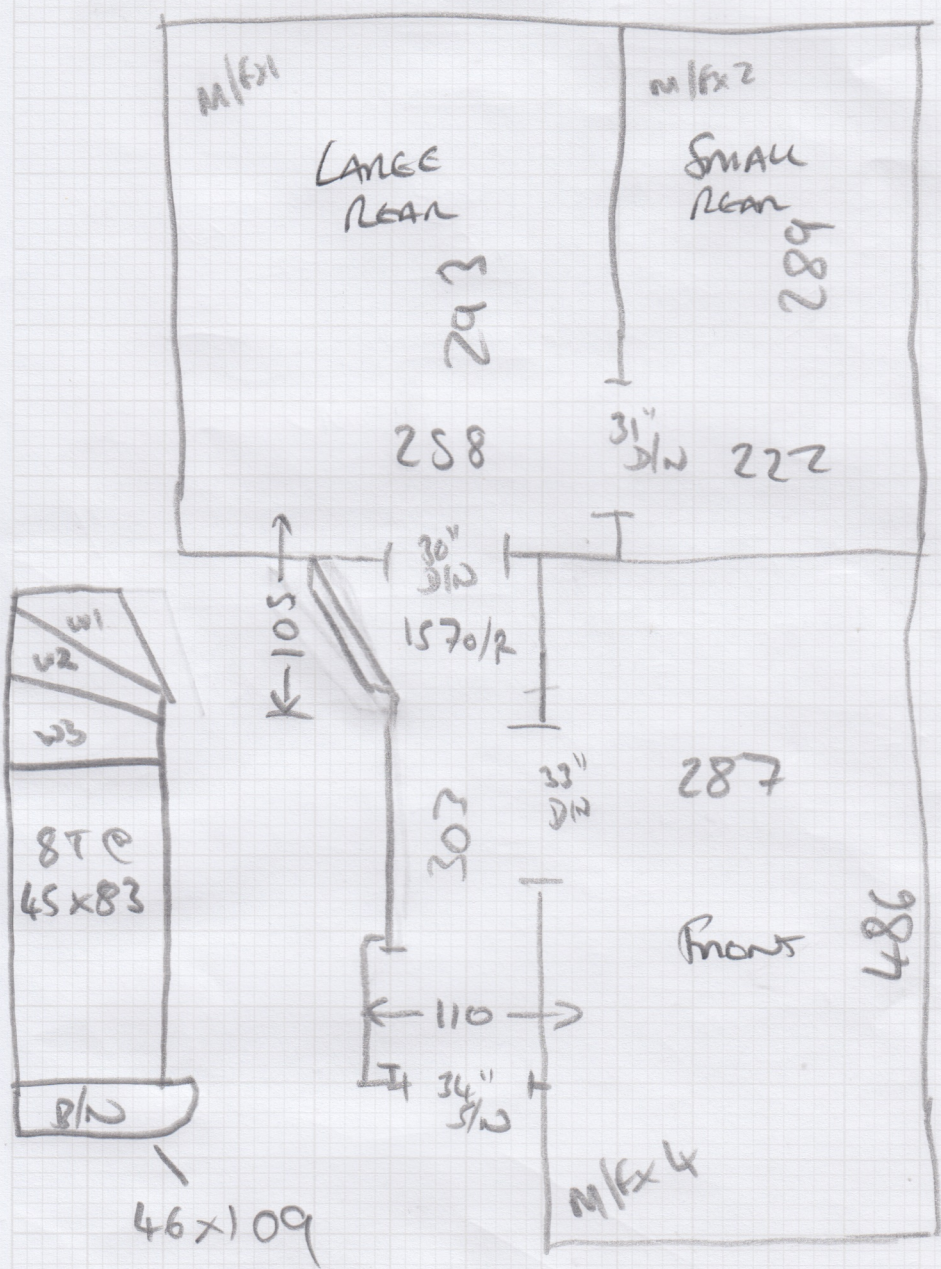

LAYOUT  
NET SPEC

PHONE  
NUMBER  
07368-541172

Job No: 535407

Name: SALTI

Address:

el:

Sheet: (2 of 3)

- w1 = 73 x 123
- w2 = 98 x 126
- w3 = 66 x 83

LAYOUT  
NET SIZE

mrcarpet  
DESIGNS FOR FLOORS

Job No: S35407

Name: SAUTI

Address:

Tel:

Sheet: 3 of 3

BUTT  
VINYL UP TO  
WOOD

MUST BE  
F-31 WHITE  
SILICONE SEALANT

- Lay Over CRUNCHIES
- No Prep Required