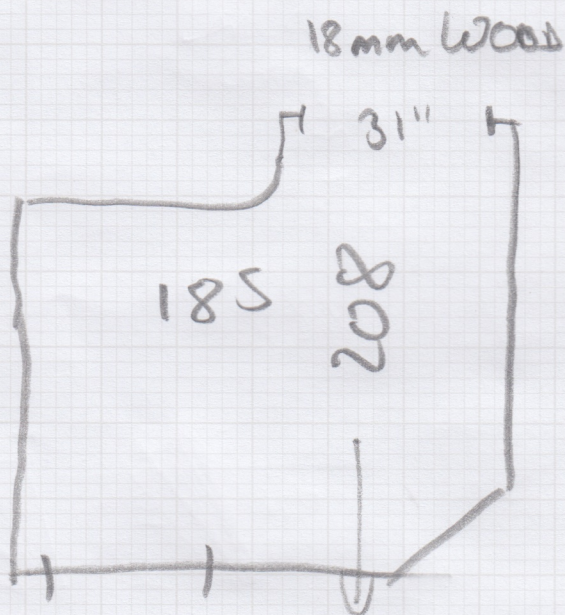

LAYOUT  
NET SPEC

PHONE  
NUMBER  
07368-541172

Job No: 535407

Name: SALTI

Address:

el:

Sheet: (2 of 3)

- w1 = 73 x 123
- w2 = 98 x 126
- w3 = 66 x 83

LAYOUT  
NET SIZE

mrcarpet  
DESIGNS FOR FLOORS

Job No: S35407

Name: SAUTI

Address:

Tel:

Sheet: 3 of 3

BUTT  
VINYL UP TO  
WOOD