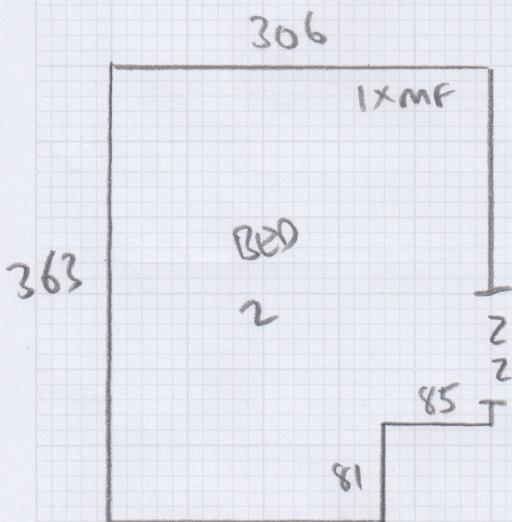

306

363

85

81